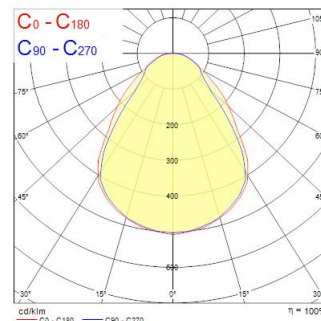

# START Panel UGR19 600x600 4000Lm 840 SSC

Item No: 0042894

**SYLVANIA**

LED Panel with backlit technology, ideal for general indoor lighting applications such as breakout areas, offices and meeting rooms. Extruded aluminium frame, passive cooling. Low glaring UGR<19. RG0, 90 degree beam angle , optical system: PS diffuser with Prismatic finish. Light color temperature: 4000K Neutral White, total system power: 36W , total fixture output: 4000lm, efficacy: 111 lm/W, Ra80 typical, LED chromacity: 3 step MacAdam ellipse (SDCM3), lifespan: 100,000 hours at 70% of the original output (L70B50), IR/UV free light source without heat radiation, operating voltage: 220-240V / 50-60Hz, low flicker, SylSmart StandAlone (SCC) wireless dimmable driver, electrical protection: Class II. Degree of Protection: IP40/IP20, suitable for indoor environment only. Nominal size: 595x595mm, Loop in / loop out wiring, safety cables included, 25mm nominal height, White color frame, weight: 1,6Kg.

### Dimensions (mm)

### Photometrics

Distance [m]	Cone diameter [m]	E10%	E50%	E90%	Beam angle [°]	Illuminance [lx]
0.5	0.52	507	254	127	39.4°	1584
	0.52	E10%	E50%	E90%	42.9°	1165
1.0	1.04	507	254	127	39.4°	394
	1.03	E10%	E50%	E90%	42.9°	278
1.5	2.08	507	254	127	39.4°	164
	2.15	E10%	E50%	E90%	42.9°	116
2.0	3.29	507	254	127	39.4°	74
	3.67	E10%	E50%	E90%	42.9°	54
2.5	4.11	507	254	127	39.4°	58
	4.58	E10%	E50%	E90%	42.9°	42
3.0	4.93	507	254	127	39.4°	46
	5.50	E10%	E50%	E90%	42.9°	33