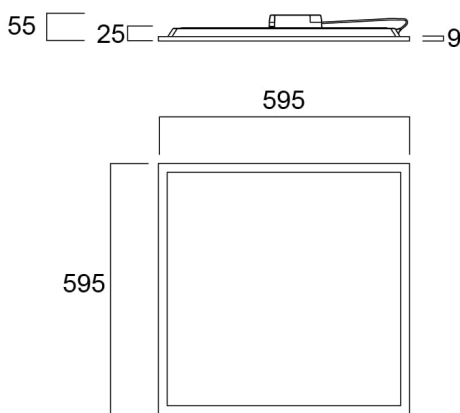

# START Panel UGR19 600x600 4000Lm 840 SSC

Item No: 0042894

**SYLVANIA**

LED Panel with backlit technology, ideal for general indoor lighting applications such as breakout areas, offices and meeting rooms. Extruded aluminium frame, passive cooling. Low glaring UGR<19. RG0, 90 degree beam angle , optical system: PS diffuser with Prismatic finish. Light color temperature: 4000K Neutral White, total system power: 36W , total fixture output: 4000lm, efficacy: 111 lm/W, Ra80 typical, LED chromacity: 3 step MacAdam ellipse (SDCM3), lifespan: 100,000 hours at 70% of the original output (L70B50), IR/UV free light source without heat radiation, operating voltage: 220-240V / 50-60Hz, low flicker, SylSmart StandAlone (SCC) wireless dimmable driver, electrical protection: Class II. Degree of Protection: IP40/IP20, suitable for indoor environment only. Nominal size: 595x595mm, Loop in / loop out wiring, safety cables included, 25mm nominal height, White color frame, weight: 1,6Kg.

### Dimensions (mm)

## Physical data

Cor do corpo	RAL 9003 - Signal white
Proteção IP	IP40/20
Proteção IK	IK03
Acabamento do difusor	Diffuse
Material do difusor	Other
Comprimento nominal do produto (mm)	595
Largura nominal do produto (mm)	595
Altura nominal do produto (mm)	25
Peso (kg)	1.6

## Packaging

Código EAN	5410288428949
Comprimento / altura da embalagem individual (cm)	70.1
Largura da embalagem individual (cm)	60.6
Profundidade da embalagem individual (cm)	3.8
DUN14 (inner)	15410288428946
Unidades por embalagem exterior	32
Comprimento / altura da embalagem exterior (cm)	70.1
Largura da embalagem exterior (cm)	60.6
Profundidade da embalagem exterior (cm)	3.8