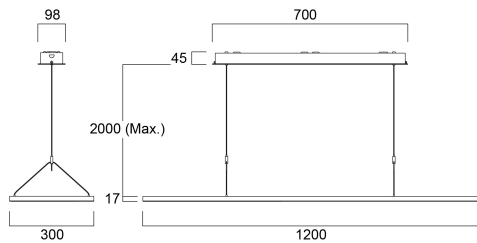

AREUM SUSPENDED 1200 D/I 4000K ALU

Item No: 0042950

SYLVANIA

PROTM

AREUM SUSPENDED 1200 D/I 4000K ALU is a highly efficient suspended LED luminaire with 70% direct and 30% indirect light distribution. Ultra thin (17mm) aluminium body with rounded edges. Length 1200mm, width 300mm. White aluminium RAL9006 powder coated luminaire body, powder coated steel surface gearbox and Y-shape power feeded suspension cables. Low flicker (<5%) Constant Current driver. Luminous flux: 5150lm, Power consumption: 40W. Luminaire efficacy: 129lm/W. CRI (Ra)>80 4000K (Neutral White) LED, chromaticity tolerance: SDCM<3. Lifespan: L80B10 57,000h. UGR<19, Luminance at 65°<3000 cd/m2. Photobiological safety risk group 0. Electrical protection: Class I. Glow Wire Test 650°C.

Technical Assets

Dimensions (mm)

Photometrics

Distance [m]	Cone diameter [m]	Beam diameter [m]	Illuminance [lx]
0.5	0.90 0.85	Ø171 Ø160	7311 9514 1559
1.0	1.81 1.70	Ø342 Ø320	1828 379 452
1.5	2.71 2.55	Ø513 Ø480	812 186 130
2.0	3.61 3.40	Ø684 Ø640	497 86 101
2.5	4.52 4.26	Ø855 Ø800	292 61 68
3.0	5.42 5.11	Ø1026 Ø960	203 42 45

Packaging

Código EAN	5410288429502
Comprimento / altura da embalagem individual (cm)	125.0
Largura da embalagem individual (cm)	45.5
Profundidade da embalagem individual (cm)	6.0
DUN14 (inner)	15410288429509
Unidades por embalagem exterior	4
Comprimento / altura da embalagem exterior (cm)	126.5
Largura da embalagem exterior (cm)	47.0
Profundidade da embalagem exterior (cm)	26.5