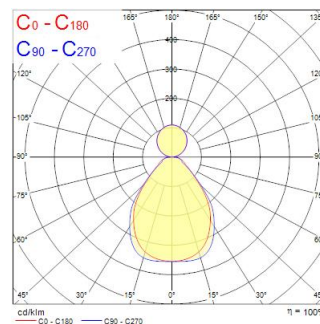

AREUM SUSPENDED 1200 D/I 4000K ALU

Item No: 0042950

SYLVANIA

PROTM

AREUM SUSPENDED 1200 D/I 4000K ALU is a highly efficient suspended LED luminaire with 70% direct and 30% indirect light distribution. Ultra thin (17mm) aluminium body with rounded edges. Length 1200mm, width 300mm. White aluminium RAL9006 powder coated luminaire body, powder coated steel surface gearbox and Y-shape power feeded suspension cables. Low flicker (<5%) Constant Current driver. Luminous flux: 5150lm, Power consumption: 40W. Luminaire efficacy: 129lm/W. CRI (Ra)>80 4000K (Neutral White) LED, chromaticity tolerance: SDCM<3. Lifespan: L80B10 57,000h. UGR<19, Luminance at 65°<3000 cd/m2. Photobiological safety risk group 0. Electrical protection: Class I. Glow Wire Test 650°C.

Technical Assets

Dimensions (mm)

Photometrics

Distance [m]	Cone diameter [m]	Beam diameter [m]	Illuminance [lx]
0.5	0.90 0.85	Ø171 Ø160	7311 9514 1559
1.0	1.81 1.70	Ø342 Ø320	1828 379 452
1.5	2.71 2.55	Ø513 Ø480	812 186 130
2.0	3.61 3.40	Ø684 Ø640	497 86 101
2.5	4.52 4.26	Ø855 Ø800	292 61 68
3.0	5.42 5.11	Ø1026 Ø960	203 42 45

Distance [m] Cone diameter [m] Illuminance [lx]
 — C0 - C180 (Half beam angle: 90.9°)
 — C90 - C270 (Half beam angle: 84.2°)

AREUM SUSPENDED 1200 D/I 4000K ALU

Item No: 0042950

SYLVANIA

General data

Nome do produto	AREUM SUSPENDED 1200 D/I 4000K ALU
Tecnologia	LED
Casquilho	N/A
Corpo (Housing)	Aluminium, Steel
Montagem	Suspended
Detetor de presença incorporado	NONE
Aplicação geral	Escritórios
Intervalo de temperatura de funcionamento (°C)	5°C...+35°C
Compatibilidade com assistente virtual	N/A
ETIM	EC001743
E-number FI	4279355
Garantia	5 anos

Optical data

Fluxo luminoso da luminária (lm)	5150
Eficiência (lm/W)	129
Temperatura de cor (K)	4000
Cor da luz	Neutral White
CRI	80
Varição da cor (SDCM)	SDCM3
Ângulo do feixe (°)	84
Tipo de distribuição	Symmetric
Glare control	< 19
Grupo de risco fotobiológico	RG0