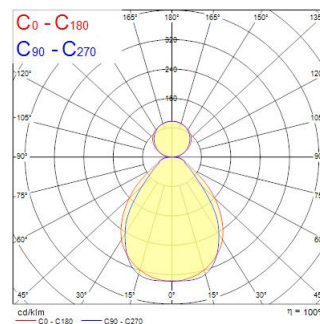

Photometrics