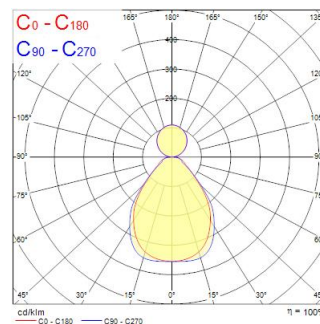

AREUM SUSPENDED 1200 D/I 4000K SSA0N WHITE

Item No: 0042962

SYLVANIA

PROTM

AREUM SUSPENDED 1200 D/I 4000K SSA0N WHITE is a highly efficient suspended LED luminaire with 70% direct and 30% indirect light distribution. Ultra thin (17mm) aluminium body with rounded edges. Length 1200mm, width 300mm. White RAL9016 powder coated luminaire body, powder coated steel surface gearbox and Y-shape power feeded suspension cables. SylSmart Connected capable, to be connected to remote sensor. Luminous flux: 5150lm, Power consumption: 41W. Luminaire efficacy: 126lm/W. CRi (Ra)>80 4000K (Neutral White) LED, chromaticity tolerance: SDCM<3. Lifespan: L80B10 57,000h. UGR<19, Luminance at 65°<3000 cd/m2. Photobiological safety risk group 0. Electrical protection: Class I. Glow Wire Test 650°C.

Technical Assets

Dimensions (mm)

Photometrics

Distance [m]	Cone diameter [m]	Beam diameter [m]	Beam diameter [ft]	Illuminance [lx]
0.5	0.80 0.85	0.71 0.76	2.33 2.43	7311 6814
1.0	1.61 1.70	1.42 1.52	4.66 4.86	1828 1703
1.5	2.41 2.55	2.13 2.28	6.99 7.29	812 760
2.0	3.21 3.40	2.84 3.04	9.32 9.76	497 464
2.5	4.02 4.26	3.65 3.90	11.65 12.12	262 248
3.0	4.82 5.11	4.46 4.71	13.98 14.52	151 142

Distance [m] Cone diameter [m] Illuminance [lx]
 — C0 - C180 (Half beam angle: 90.9°)
 — C90 - C270 (Half beam angle: 84.2°)

AREUM SUSPENDED 1200 D/I 4000K SSA0N WHITE

Item No: 0042962

SYLVANIA

General data

Optical data

Fluxo luminoso da luminária (lm)	5150
Eficiência (lm/W)	126
Temperatura de cor (K)	4000
Cor da luz	Neutral White
CRI	80
Variação da cor (SDCM)	SDCM3
Ângulo do feixe (°)	84
Tipo de distribuição	Symmetric
Glare control	< 19
Grupo de risco fotobiológico	RG0