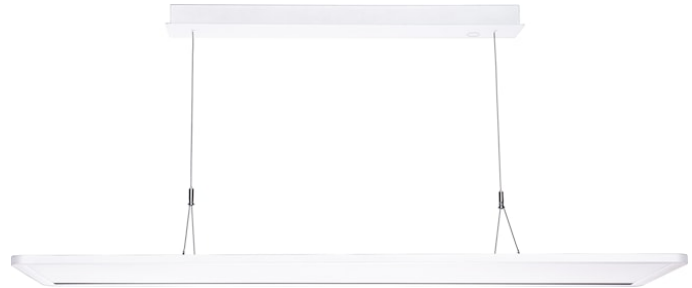

AREUM SUSPENDED 1200 D/I 4000K SSA0N WHITE

Item No: 0042962

SYLVANIA

PROTM

AREUM SUSPENDED 1200 D/I 4000K SSA0N WHITE is a highly efficient suspended LED luminaire with 70% direct and 30% indirect light distribution. Ultra thin (17mm) aluminium body with rounded edges. Length 1200mm, width 300mm. White RAL9016 powder coated luminaire body, powder coated steel surface gearbox and Y-shape power feeded suspension cables. SylSmart Connected capable, to be connected to remote sensor. Luminous flux: 5150lm, Power consumption: 41W. Luminaire efficacy: 126lm/W. CRi (Ra)>80 4000K (Neutral White) LED, chromaticity tolerance: SDCM<3. Lifespan: L80B10 57,000h. UGR<19, Luminance at 65°<3000 cd/m2. Photobiological safety risk group 0. Electrical protection: Class I. Glow Wire Test 650°C.

Distance [m] Cone diameter [m] Illuminance [lx]
 — C0 - C180 (Half beam angle: 90.9°)
 — C90 - C270 (Half beam angle: 84.2°)

AREUM SUSPENDED 1200 D/I 4000K SSA0N WHITE

Item No: 0042962

SYLVANIA

General data

Nome do produto	AREUM SUSPENDED 1200 D/I 4000K SSA0N WHITE
Tecnologia	LED
Casquilho	N/A
Corpo (Housing)	Aluminium, Steel
Montagem	Suspended
Detetor de presença incorporado	NONE
Aplicação geral	Escritórios
Intervalo de temperatura de funcionamento (°C)	5°C...+35°C
Compatibilidade com assistente virtual	N/A
ETIM	EC001743
Garantia	5 anos

AREUM SUSPENDED 1200 D/I 4000K SSA0N WHITE

Item No: 0042962

SYLVANIA

Physical data

Cor do corpo	RAL 9016 - Traffic white / Bezel
Proteção IP	IP20
Proteção IK	IK03
Acabamento do difusor	Diffuse
Material do difusor	PS Polystyrene
Reflector finish	Not Applicable
Comprimento nominal do produto (mm)	1200
Largura nominal do produto (mm)	300
Altura nominal do produto (mm)	17
Peso (kg)	4.64