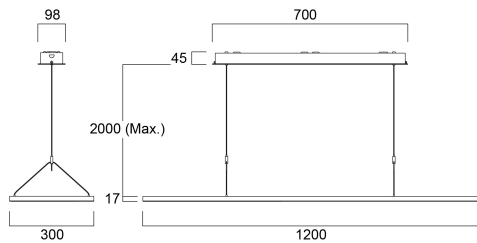

AREUM SUSPENDED 1200 D/I 4000K SSA0N WHITE

Item No: 0042962

SYLVANIA

PROTM

AREUM SUSPENDED 1200 D/I 4000K SSA0N WHITE is a highly efficient suspended LED luminaire with 70% direct and 30% indirect light distribution. Ultra thin (17mm) aluminium body with rounded edges. Length 1200mm, width 300mm. White RAL9016 powder coated luminaire body, powder coated steel surface gearbox and Y-shape power feeded suspension cables. SylSmart Connected capable, to be connected to remote sensor. Luminous flux: 5150lm, Power consumption: 41W. Luminaire efficacy: 126lm/W. CRi (Ra)>80 4000K (Neutral White) LED, chromaticity tolerance: SDCM<3. Lifespan: L80B10 57,000h. UGR<19, Luminance at 65°<3000 cd/m2. Photobiological safety risk group 0. Electrical protection: Class I. Glow Wire Test 650°C.

Technical Assets

Dimensions (mm)

Photometrics

Distance [m]	Cone diameter [m]	Beam diameter [m]	Beam diameter [ft]	Illuminance [lx]
0.5	0.80 0.85	0.71 0.76	2.33 2.43	7311 6814
1.0	1.61 1.70	1.42 1.52	4.66 4.86	1828 1703
1.5	2.41 2.55	2.13 2.28	6.99 7.29	812 760
2.0	3.21 3.40	2.84 3.04	9.32 9.76	497 464
2.5	4.02 4.26	3.65 3.90	11.65 12.12	262 248
3.0	4.82 5.11	4.46 4.71	13.98 14.52	151 142

Distance [m] Cone diameter [m] Illuminance [lx]
 — C0 - C180 (Half beam angle: 90.9°)
 — C90 - C270 (Half beam angle: 84.2°)

AREUM SUSPENDED 1200 D/I 4000K SSA0N WHITE

Item No: 0042962

SYLVANIA

General data

Packaging

Código EAN	5410288429625
Comprimento / altura da embalagem individual (cm)	125.0
Largura da embalagem individual (cm)	45.5
Profundidade da embalagem individual (cm)	6.0
DUN14 (inner)	15410288429622
Unidades por embalagem exterior	4
Comprimento / altura da embalagem exterior (cm)	126.5
Largura da embalagem exterior (cm)	47.0
Profundidade da embalagem exterior (cm)	26.5