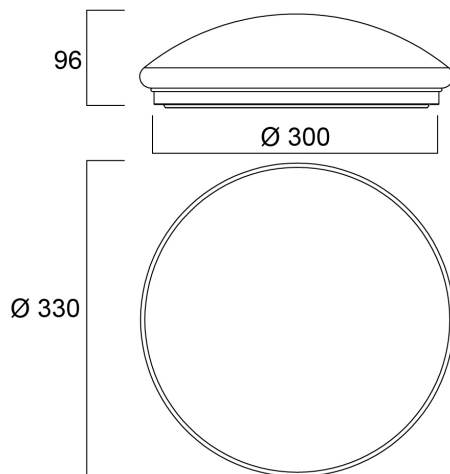

START Surface IP44 1550lm 830/840 DualTone

Item No: 0043427

SYLVANIA

STARTTM

Ceiling / wall luminaire with integrated LED. Perfect solution for hallways, circulation spaces or foyer. Even and uniform light distribution with a halo lighting effect on the wall surface. Body Size diameter 330mm. Besa mounting box compatible, hole distance 51mm. DualTone functionality enables switch between 3000K and 4000K colour temperatures. Power 18W, output 1550 lumens (4000K). Non-dimmable. IK03, IP44. Low maintenance with lifespan 90,000 hours L70:B50.

Technical Assets

Dimensions (mm)

Photometrics

Distance [m]	Cone diameter [m]	Beam diameter [m]	Beam diameter [ft]	Illuminance [lx]
0.5	1.65	1.65	5.41	1473
1.0	3.31	3.31	10.83	368
1.5	4.96	5.07	16.63	160
2.0	6.74	6.76	22.16	90
2.5	8.42	8.45	27.74	55
3.0	10.11	10.15	33.28	37

Distance [m] Cone diameter [m] Illuminance [lx]
 — C0 - C180 (Half beam angle: 118.0°)
 — C90 - C270 (Half beam angle: 118.0°)

START Surface IP44 1550lm 830/840 DualTone

Item No: 0043427

SYLVANIA

General data

Packaging

Código EAN	5410288434278
Comprimento / altura da embalagem individual (cm)	33.6
Largura da embalagem individual (cm)	9.9
Profundidade da embalagem individual (cm)	33.5
DUN14 (inner)	15410288434275
Unidades por embalagem exterior	6
Comprimento / altura da embalagem exterior (cm)	64.4
Largura da embalagem exterior (cm)	38.5
Profundidade da embalagem exterior (cm)	38.2