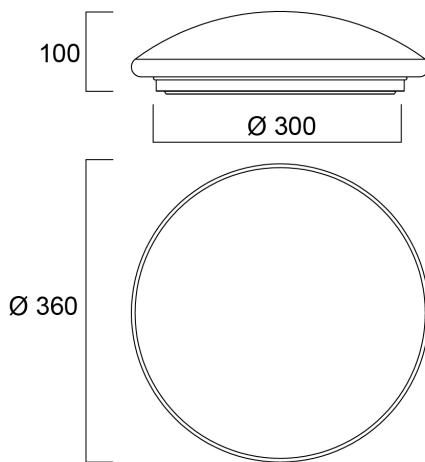

SYLCIRCLE IP54 2050LM 830/840 DUALTONE

Item No: 0043499

SYLVANIA

YourHome™

Ceiling / wall luminaire with integrated LED. Perfect solution for hallways, circulation spaces or foyer. Even and uniform light distribution with a halo lighting effect on the wall surface. Body Size diameter 360mm. Besa mounting box compatible, hole distance 51mm. DualTone functionality enables switch between 3000K and 4000K colour temperatures. Power 24W, output 2050 lumens (4000k). Non-dimmable. IK03, IP44. Low maintenance with 30,000 hours LED life expectancy.

Technical Assets

Dimensions (mm)

Photometrics

Distance [m]	Cone diameter [m]	Illuminance [lx]
0.5	1.66 1.70	2227 154 144
1.0	3.32 3.41	557 55 51
1.5	4.97 5.11	247 17 16
2.0	6.63 6.82	139 10 9
2.5	8.28 8.52	89 8 8
3.0	9.95 10.23	62 4 4

Distance [m] Cone diameter [m] Illuminance [lx]
 — C0 - C180 (Half beam angle: 113.2°)
 — C90 - C270 (Half beam angle: 117.3°)

SYLCIRCLE IP54 2050LM 830/840 DUALTONE

Item No: 0043499

SYLVANIA

General data

Lifetime data

Vida útil L70|B50 | 30000

SYLCIRCLE IP54 2050LM 830/840 DUALTONE

Item No: 0043499

SYLVANIA

Physical data

Cor do corpo	White
Proteção IP	IP54
Proteção IK	IK03
Acabamento do difusor	Opal
Material do difusor	Polypropylene
Altura nominal do produto (mm)	100
Nominal Product Diameter (mm)	360
Peso (kg)	0.52