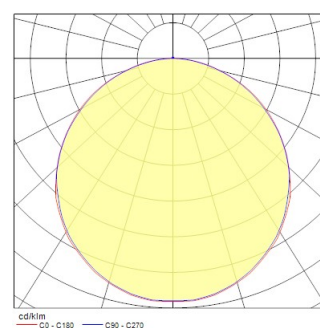

START Panel 600x600 4000lm 840

Item No: 0044636

SYLVANIA

STARTTM

LED Panel with backlit technology, ideal for general indoor lighting applications such as breakout areas, offices and meeting rooms. Extruded aluminium frame, passive cooling. Low glaring UGR<22. RG0, 110 degree beam angle, optical system: PS diffuser with Opal finish. Light color temperature: 4000K Neutral White, total system power: 30W, total fixture output: 4000lm, efficacy: 133 lm/W, Ra80 typical, LED chromacity: 3 step MacAdam ellipse (SDCM3), lifespan: 100,000 hours at 70% of the original output (L70B50), IR/UV free light source without heat radiation, operating voltage: 220-240V / 50-60Hz, low flicker, non dimmable driver, electrical protection: Class II. Degree of Protection: IP40/IP20, suitable for indoor environment only. Nominal size: 595x595mm, Loop in / loop out wiring, safety cables & quick connector included, 25mm nominal height, White color frame, weight: 1,67Kg.

Technical Assets

Dimensions (mm)

Photometrics

Distance [m]	Cone diameter [m]	Beam diameter [m]	Beam diameter [ft]	Illuminance [lx]
0.5	1.83 1.95	0.71 0.80	2.33 2.62	5440 4850
1.0	3.66 3.90	1.42 1.60	4.66 5.24	1360 1112
1.5	5.49 5.85	2.13 2.40	6.99 7.87	906 740
2.0	7.32 7.80	2.84 3.20	9.32 10.40	680 555
2.5	9.15 9.75	3.55 4.00	11.65 12.80	544 444
3.0	10.98 11.70	4.26 4.80	13.98 15.40	453 370