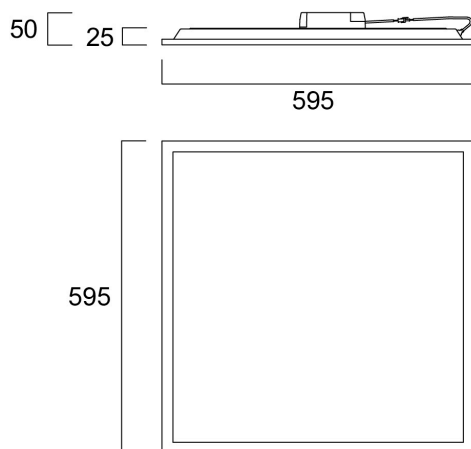

START Panel 600x600 4000lm 840

Item No: 0044636

SYLVANIA

STARTTM

LED Panel with backlit technology, ideal for general indoor lighting applications such as breakout areas, offices and meeting rooms. Extruded aluminium frame, passive cooling. Low glaring UGR<22. RG0, 110 degree beam angle, optical system: PS diffuser with Opal finish. Light color temperature: 4000K Neutral White, total system power: 30W, total fixture output: 4000lm, efficacy: 133 lm/W, Ra80 typical, LED chromacity: 3 step MacAdam ellipse (SDCM3), lifespan: 100,000 hours at 70% of the original output (L70B50), IR/UV free light source without heat radiation, operating voltage: 220-240V / 50-60Hz, low flicker, non dimmable driver, electrical protection: Class II. Degree of Protection: IP40/IP20, suitable for indoor environment only. Nominal size: 595x595mm, Loop in / loop out wiring, safety cables & quick connector included, 25mm nominal height, White color frame, weight: 1,67Kg.

Technical Assets

Dimensions (mm)

Photometrics

Distance [m]	Cone diameter [m]	Beam diameter [m]	Beam diameter [ft]	Illuminance [lx]
0.5	1.83 1.95	0.71 0.80	2.33 2.62	5440 4850
1.0	3.66 3.90	1.42 1.60	4.66 5.24	1360 1112
1.5	5.49 5.85	2.13 2.40	6.99 7.87	906 740
2.0	7.32 7.80	2.84 3.20	9.32 10.40	680 555
2.5	9.15 9.75	3.55 4.00	11.65 12.80	544 444
3.0	10.98 11.70	4.26 4.80	13.98 15.40	453 370

Packaging

Código EAN	5410288446363
Comprimento / altura da embalagem individual (cm)	68.9
Largura da embalagem individual (cm)	3.8
Profundidade da embalagem individual (cm)	60.5
DUN14 (inner)	15410288446360
Unidades por embalagem exterior	4
Comprimento / altura da embalagem exterior (cm)	70.7
Largura da embalagem exterior (cm)	17.6
Profundidade da embalagem exterior (cm)	62.6