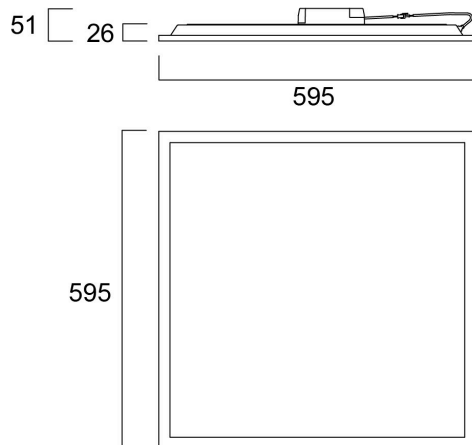

START Panel UGR19 600x600 4000lm 840

Item No: 0044638

SYLVANIA

START™

LED Panel with backlit technology, ideal for general indoor lighting applications such as breakout areas, offices and meeting rooms. Extruded aluminium frame, passive cooling. Low glaring UGR<19. RG0, 90 degree beam angle , optical system: PS diffuser with Prismatic finish. Light color temperature: 4000K Neutral White, total system power: 30W , total fixture output: 4000lm, efficacy: 133 lm/W, Ra80 typical, LED chromacity: 3 step MacAdam ellipse (SDCM3), lifespan: 100,000 hours at 70% of the original output (L70B50), IR/UV free light source without heat radiation, operating voltage: 220-240V / 50-60Hz, low flicker, non dimmable driver, electrical protection: Class II. Degree of Protection: IP40/IP20, suitable for indoor environment only. Nominal size: 595x595mm, Loop in / loop out wiring, safety cables & quick connector included, 26mm nominal height, White color frame, weight: 1,87Kg.

Technical Assets

Dimensions (mm)

Photometrics

Distance [m]	Cone diameter [m]	Beam diameter [m]	Beam angle [°]	Beam angle [°]	Illuminance [lx]
0.5	1.00	0.96	81°	45°	778
			81°	45°	1577
1.0	2.00	1.73	81°	45°	194
			81°	45°	389
1.5	3.00	2.59	81°	45°	84
			81°	45°	168
2.0	4.00	3.45	81°	45°	49
			81°	45°	98
2.5	5.00	4.32	81°	45°	31
			81°	45°	62
3.0	6.00	5.18	81°	45°	21
			81°	45°	42

Packaging

Código EAN	5410288446387
Comprimento / altura da embalagem individual (cm)	68.9
Largura da embalagem individual (cm)	3.8
Profundidade da embalagem individual (cm)	60.5
DUN14 (inner)	15410288446384
Unidades por embalagem exterior	4
Comprimento / altura da embalagem exterior (cm)	70.7
Largura da embalagem exterior (cm)	17.3
Profundidade da embalagem exterior (cm)	62.4