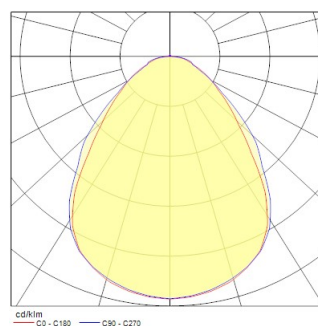

START Panel UGR19 600x600 4000lm 840

Item No: 0044638

SYLVANIA

START™

LED Panel with backlit technology, ideal for general indoor lighting applications such as breakout areas, offices and meeting rooms. Extruded aluminium frame, passive cooling. Low glaring UGR<19. RG0, 90 degree beam angle , optical system: PS diffuser with Prismatic finish. Light color temperature: 4000K Neutral White, total system power: 30W , total fixture output: 4000lm, efficacy: 133 lm/W, Ra80 typical, LED chromacity: 3 step MacAdam ellipse (SDCM3), lifespan: 100,000 hours at 70% of the original output (L70B50), IR/UV free light source without heat radiation, operating voltage: 220-240V / 50-60Hz, low flicker, non dimmable driver, electrical protection: Class II. Degree of Protection: IP40/IP20, suitable for indoor environment only. Nominal size: 595x595mm, Loop in / loop out wiring, safety cables & quick connector included, 26mm nominal height, White color frame, weight: 1,87Kg.

Technical Assets

Dimensions (mm)

Photometrics

Distance [m]	Cone diameter [m]	Beam diameter [m]	Beam angle [°]	Beam angle [°]	Illuminance [lx]
0.5	1.00	0.96	81°	45°	778
			81°	45°	1577
1.0	2.00	1.73	81°	45°	194
			81°	45°	389
1.5	3.00	2.59	81°	45°	84
			81°	45°	168
2.0	4.00	3.45	81°	45°	49
			81°	45°	98
2.5	5.00	4.32	81°	45°	31
			81°	45°	62
3.0	6.00	5.18	81°	45°	21
			81°	45°	42

Optical data

Fluxo luminoso da luminária (lm)	4000
Eficiência (lm/W)	133
Temperatura de cor (K)	4000
Cor da luz	Neutral White
CRI	80
Variação da cor (SDCM)	SDCM3
Ângulo do feixe (°)	90
Tipo de distribuição	Symmetric
Glare control	< 19
Grupo de risco fotobiológico	RG0