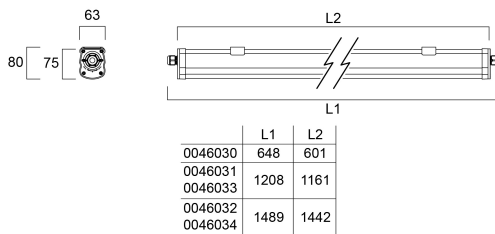

START Waterproof Slim 1200 IP65 2400lm 840

Item No: 0046033

SYLVANIA

STARTTM

START Waterproof Slim is a LED integrated polycarbonate housing luminaire with easy to access electrical terminal through bayonet lock end caps and tool-free electrical connection due to push-in terminal. Flexible installation as mounting brackets can be positioned freely on the luminaire. 19W; 2400lm; High efficiency with 126lm/W and 50,000 lifetime. SDCM ≤6; IP65; IK08; Class I; 1208mm x 63mm x 75mm

Technical Assets

Dimensions (mm)

Photometrics

Distance [m]	Cone diameter [m]	Beam angle [°]	Beam diameter [m]	Illuminance [lx]
0.5	1.28 2.01	50° 52.1° 53.8°	238 325 431	
1.0	2.57 4.03	50° 52.1° 53.8°	95 127 164	
1.5	3.85 6.04	50° 52.1° 53.8°	31 42 55	
2.0	5.14 8.06	50° 52.1° 53.8°	14 19 25	
2.5	6.42 10.07	50° 52.1° 53.8°	7 9 12	
3.0	7.71 12.09	50° 52.1° 53.8°	4 5 7	

Distance [m] Cone diameter [m] Illuminance [lx]
 — C0 - C180 (Half beam angle: 127.2°)
 — C90 - C270 (Half beam angle: 104.2°)

START Waterproof Slim 1200 IP65 2400lm 840

Item No: 0046033

SYLVANIA

General data

Lifetime data

Vida útil L70 B50	100000
Vida útil L80 B20	100000
Lifespan L90 B50	54500
Lifespan L90 B20	49500
Lifespan L90 B10	47000

Physical data

Proteção IP	IP65
Proteção IK	IK08
Comprimento nominal do produto (mm)	1208
Largura nominal do produto (mm)	63
Altura nominal do produto (mm)	75
Peso (kg)	1.21