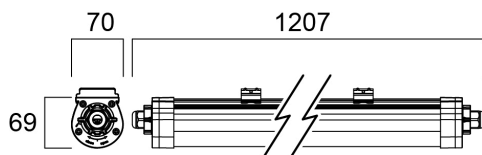

START Waterproof Slim 1200 IP65 2500lm 840

Item No: 0046369

SYLVANIA

STARTTM

START Waterproof Slim is a LED integrated polycarbonate housing luminaire with easy to access electrical terminal through bayonet lock end caps and tool-free electrical connection due to push-in terminal. Flexible installation as mounting brackets can be positioned freely on the luminaire. 19W; 2500lm; High efficiency with 132lm/W and 100,000 hours lifespan L70B50. SDCM < 5; IP65; IK08; Class I; 1207mm x 70mm x 69mm.

Technical Assets

Dimensions (mm)

Photometrics

Distance [m]	Cone diameter [m]	Beam diameter [m]	Beam diameter [m]	Illuminance [lx]
0.5	1.22 2.14	0.07 0.07	0.07 0.07	290 351 113
1.0	2.44 4.28	0.14 0.14	0.14 0.14	748 98 35
1.5	3.67 6.43	0.21 0.21	0.21 0.21	333 42 15
2.0	4.88 8.56	0.28 0.28	0.28 0.28	181 14 5
2.5	6.11 10.72	0.35 0.35	0.35 0.35	120 11 4
3.0	7.33 12.87	0.42 0.42	0.42 0.42	83 11 3

Distance [m] Cone diameter [m] Illuminance [lx]
 — C0 - C180 (Half beam angle: 133.0°)
 — C90 - C270 (Half beam angle: 101.4°)

START Waterproof Slim 1200 IP65 2500lm 840

Item No: 0046369

SYLVANIA

General data

Packaging

Código EAN	5410288463698
Comprimento / altura da embalagem individual (cm)	123.7
Largura da embalagem individual (cm)	7.3
Profundidade da embalagem individual (cm)	7.4
DUN14 (inner)	15410288463695
Unidades por embalagem exterior	9
Comprimento / altura da embalagem exterior (cm)	125.2
Largura da embalagem exterior (cm)	23.6
Profundidade da embalagem exterior (cm)	24.4