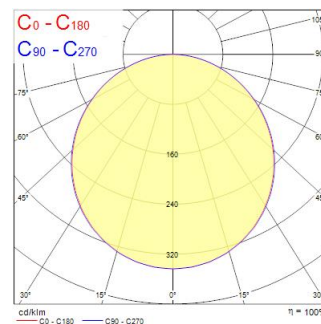

Photometrics

Distance [m]	Cone diameter [m]	Beam diameter [m]	Beam diameter [in]	Beam diameter [ft]	Illuminance [lx]
0.5	1.52 1.50	0.76 0.75	30.0" 30.0"	9.17' 9.17'	870 817
1.0	3.03 3.00	1.52 1.50	60.0" 60.0"	18.34' 18.34'	168 159
1.5	4.55 4.50	2.28 2.25	90.0" 90.0"	27.51' 27.51'	67 61
2.0	6.07 6.00	3.03 3.00	120.0" 120.0"	36.68' 36.68'	38 35
2.5	7.58 7.50	3.79 3.75	150.0" 150.0"	45.85' 45.85'	24 21
3.0	9.10 9.00	4.55 4.50	180.0" 180.0"	55.02' 55.02'	17 15

Distance [m]   Cone diameter [m]   Illuminance [lx]
— C0 - C180 (Half beam angle: 112.6°)
— C90 - C270 (Half beam angle: 113.2°)