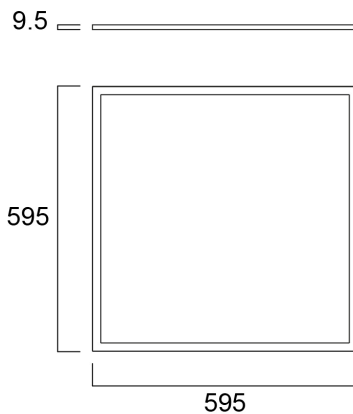

# START Panel Flat 600x600 HE DALI 4500Lm 840

Item No: 0047219

**SYLVANIA**

Edge lit LED flat panel. Low Flicker, 35 W, Neutral White, 4000 K, 4500 lumens, high efficacy, 129 lm/W, Average lifespan: 120.000Hrs, PMMA opal diffuser, aluminium frame, steel body, push-dim DALI driver of TRIDONIC (LCA 45W 500–1400mA one4all SR PRE 28000672). (HxWxD) 9.5 x 595 x 595 mm

### Dimensions (mm)

### Photometrics

Distance [m]	Cone diameter [m]	Beam diameter [m]	Beam diameter [in]	Beam diameter [ft]	Illuminance [lx]
0.5	1.52 1.50	0.76 0.75	30.0" 30.0"	9.17' 9.17'	870 817
1.0	3.03 3.00	1.52 1.50	60.0" 60.0"	18.34' 18.34'	168 159
1.5	4.55 4.50	2.28 2.25	90.0" 90.0"	27.51' 27.51'	67 61
2.0	6.07 6.00	3.03 3.00	120.0" 120.0"	36.68' 36.68'	38 35
2.5	7.58 7.50	3.79 3.75	150.0" 150.0"	45.85' 45.85'	24 21
3.0	9.10 9.00	4.55 4.50	180.0" 180.0"	55.02' 55.02'	17 15

## Physical data

Cor do corpo	RAL 9003 - Signal white
Proteção IP	IP40/20
Proteção IK	IK03
Comprimento nominal do produto (mm)	595
Largura nominal do produto (mm)	595
Altura nominal do produto (mm)	9.5
Peso (kg)	2.572
Recessed Depth (mm)	38