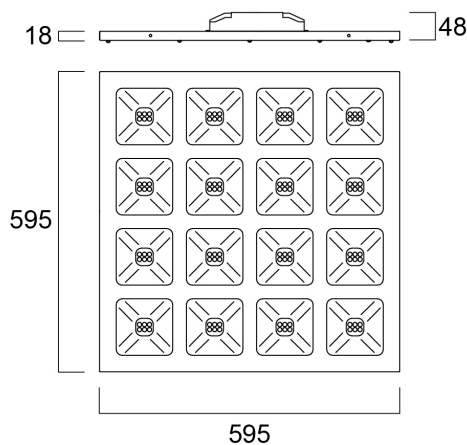

QUADRO UGR16 600x600 DALI 4450LM 830

Item No: 0047253

SYLVANIA

PROTM

Unique stylish recessed modular Led luminaire, ideal for general indoor lighting applications such as breakout areas, offices and meeting rooms. Steel frame with integrated reflector, passive cooling. Low glaring UGR<16. RG1, 75 degree beam angle , optical system: white painted reflector with total internal reflection lenses. Light color temperature: 3000K Warm White, total system power: 36W , total fixture output: 4450lm, efficacy: 124 lm/W, Ra80 typical, LED chromacity: 3 step MacAdam ellipse (SDCM3), lifespan: 77,000 hours at 80% of the original output (L80B20), IR/UV free light source without heat radiation, operating voltage: 220-240V / 50-60Hz, low flicker, DALI dimmable driver, electrical protection: Class I. Degree of Protection: IP40/IP20, suitable for indoor environment only. Nominal size: 595x595mm, Loop in / loop out wiring, safety cables included, 18mm nominal height, RAL 9003 - Signal white color frame, weight: 4,8Kg.

Technical Assets

Dimensions (mm)

Photometrics

Distance [m]	Cone diameter [m]	Beam diameter [m]	Beam diameter [ft]	Illuminance [lx]
0.5	0.74 0.75	0.07	0.23'	1270'
1.0	1.45 1.45	0.14	0.46'	319'
1.5	2.23 2.24	0.21	0.69'	142'
2.0	2.97 2.98	0.28	0.92'	79'
2.5	3.71 3.72	0.35	1.15'	61'
3.0	4.46 4.47	0.42	1.38'	49'

Distance [m] Cone diameter [m] Illuminance [lx]
 — C0 - C180 (Half beam angle: 73.4°)
 — C90 - C270 (Half beam angle: 73.2°)

QUADRO UGR16 600x600 DALI 4450LM 830

Item No: 0047253

SYLVANIA

General data

Nome do produto	QUADRO UGR16 600x600 DALI 4450LM 830
Tecnologia	LED
Casquilho	N/A
Corpo (Housing)	Steel
Montagem	Ceiling recessed mounting, Suspended
Aplicação geral	Educação, Escritórios
Intervalo de temperatura de funcionamento (°C)	-10°C...+50°C
Performance ambient temperature Tq (°C)	25
ETIM	EC002892
E-number FI	4278098
Garantia	5 anos