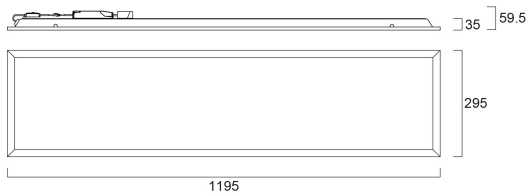

START Panel UGR19 1200x300 4600lm 830/840 SSA01D

Item No: 0048101

SYLVANIA

STARTTM

START Panel is a range of recessed integrated LED panels for general indoor lighting applications such as breakout areas, offices and meeting rooms. With the CCT switch the customer is enabled to switch between 3000K and 4000K colour temperatures. Max. lumen output: 4600lm; Max. drive current: 850mA; Lifespan: 100.000Hrs L80:B50; CRI 80; Efficacy up to: 135Lm/W; Glare control <19; IK03; IP40 (from the front); Class II; Tp(b) rated diffuser that may not burn at a speed of more than 50mm per minute. SylSmart Connected (SSA) enabled.

Technical Assets

Dimensions (mm)

Photometrics

Distance [m]	Cone diameter [m]	Beam angle [°]	Beam diameter [m]	Beam diameter [ft]	Beam diameter [in]	Illuminance [lx]
0.5	0.90	75.0°	0.90	2.95	118	800
	0.82		0.82	2.69	106	1915
1.0	1.79	75.0°	1.79	5.87	231	214
	1.65		1.65	5.41	210	479
1.5	2.68	75.0°	2.68	8.81	343	1020
	2.47		2.47	8.12	313	210
2.0	3.58	75.0°	3.58	11.75	456	579
	3.30		3.30	10.81	419	130
2.5	4.48	75.0°	4.48	14.69	571	370
	4.12		4.12	13.51	523	117
3.0	5.38	75.0°	5.38	17.65	686	257
	4.95		4.95	16.24	625	151

Lifetime data

Vida útil L70|B50 | 100000

START Panel UGR19 1200x300 4600lm 830/840 SSA01D

Item No: 0048101

SYLVANIA

Physical data

Cor do corpo	RAL 9003 - Signal white
Proteção IP	IP40/20
Proteção IK	IK03
Acabamento do difusor	Diffuse
Material do difusor	PS Polystyrene
Comprimento nominal do produto (mm)	1195
Largura nominal do produto (mm)	295
Altura nominal do produto (mm)	35
Peso (kg)	2.05

Packaging

Código EAN	5410288481012
Comprimento / altura da embalagem individual (cm)	122.8
Largura da embalagem individual (cm)	3.5
Profundidade da embalagem individual (cm)	30.0
DUN14 (inner)	15410288481019
Unidades por embalagem exterior	4
Comprimento / altura da embalagem exterior (cm)	124.1
Largura da embalagem exterior (cm)	16.2
Profundidade da embalagem exterior (cm)	31.8