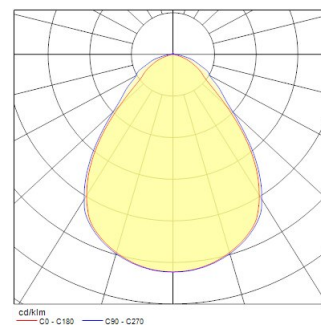

### Dimensions (mm)

### Photometrics

Distance [m]	Cone diameter [m]	Beam angle [°]	Beam angle [°]	Beam angle [°]	Illuminance [lx]
0.5	0.90	41.9°	41.9°	41.9°	890
	0.87	41.9°	41.9°	41.9°	1000
	0.87	41.9°	41.9°	41.9°	1000
1.0	1.79	41.9°	41.9°	41.9°	228
	1.74	41.9°	41.9°	41.9°	260
	1.74	41.9°	41.9°	41.9°	260
1.5	2.68	41.9°	41.9°	41.9°	99
	2.62	41.9°	41.9°	41.9°	112
	2.62	41.9°	41.9°	41.9°	112
2.0	3.58	41.9°	41.9°	41.9°	58
	3.49	41.9°	41.9°	41.9°	66
	3.49	41.9°	41.9°	41.9°	66
2.5	4.48	41.9°	41.9°	41.9°	46
	4.36	41.9°	41.9°	41.9°	52
	4.36	41.9°	41.9°	41.9°	52
3.0	5.38	41.9°	41.9°	41.9°	35
	5.23	41.9°	41.9°	41.9°	40
	5.23	41.9°	41.9°	41.9°	40