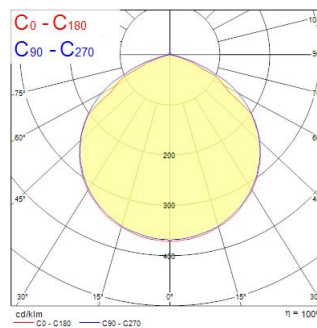

Photometrics

Distance [m]	Cone diameter [m]	Beam diameter [m]	Beam diameter [ft]	Beam diameter [in]	Illuminance [lx]
0.5	1.52 1.43	0.76 0.715	2.49 2.34	9.81 9.21	4447 372 433
1.0	3.03 2.87	1.52 1.43	4.98 4.67	19.62 18.42	1112 98 104
1.5	4.55 4.30	2.28 2.15	7.47 7.07	29.43 27.64	484 41 43
2.0	6.07 5.73	3.03 2.87	9.96 9.41	39.57 37.27	273 24 25
2.5	7.58 7.17	3.79 3.58	12.45 11.91	49.68 47.43	178 16 17
3.0	9.10 8.60	4.55 4.30	14.94 14.27	59.79 57.07	124 11 12

Distance [m]   Cone diameter [m]   Illuminance [lx]
— C0 - C180 (Half beam angle: 113.2°)
— C90 - C270 (Half beam angle: 113.2°)