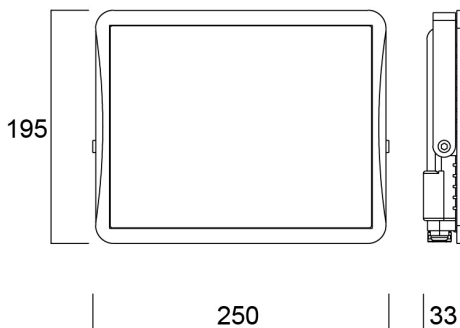

Start Flood Flat IP65 10000LM 840 Black

Item No: 0050126

SYLVANIA

The streamlined, durable, lightweight die-cast aluminium body makes Start Flood Flat a perfect choice for building facades, car parks, garages and construction areas. The product includes 1 m pre-wired stripped cable and fitting bracket for quick and easy installation and the universal mounting bracket allows wall or surface mounting with the possibility of vertical tilting. Black (RAL9017) housing, white reflector, 10000 lm, 73 W, 137 lm/W, 4000K, non dimmable, CRI>80, IP65, IK07, Class I, lifespan L70:B50: 90000 hrs, 195 x 250 x 33 mm (L x W x H). Weight: 1.19kg.

Technical Assets

Dimensions (mm)

Photometrics

Distance [m]	Cone diameter [m]	Beam diameter [m]	Illuminance [lx]
0.5	1.55	0.71	1420
	1.52	E(C90) 07.1°	1144
		E(C0) 96.7°	1103
1.0	3.09	0.71	567
	3.04	E(C90) 07.1°	298
		E(C0) 96.7°	256
1.5	4.64	0.71	385
	4.57	E(C90) 07.1°	327
		E(C0) 96.7°	331
2.0	6.18	0.71	282
	6.09	E(C90) 07.1°	242
		E(C0) 96.7°	242
2.5	7.73	0.71	211
	7.61	E(C90) 07.1°	188
		E(C0) 96.7°	183
3.0	9.27	0.71	156
	9.13	E(C90) 07.1°	132
		E(C0) 96.7°	133

Distance [m] Cone diameter [m] Illuminance [lx]
 — C0 - C180 (Half beam angle: 113.4°)
 — C90 - C270 (Half beam angle: 114.2°)

Start Flood Flat IP65 10000LM 840 Black

Item No: 0050126

SYLVANIA

General data

Packaging

Código EAN	5410288501260
Comprimento / altura da embalagem individual (cm)	26.0
Largura da embalagem individual (cm)	5.0
Profundidade da embalagem individual (cm)	22.5
DUN14 (inner)	15410288501267
Unidades por embalagem exterior	6
Comprimento / altura da embalagem exterior (cm)	53.5
Largura da embalagem exterior (cm)	17.0
Profundidade da embalagem exterior (cm)	24.5