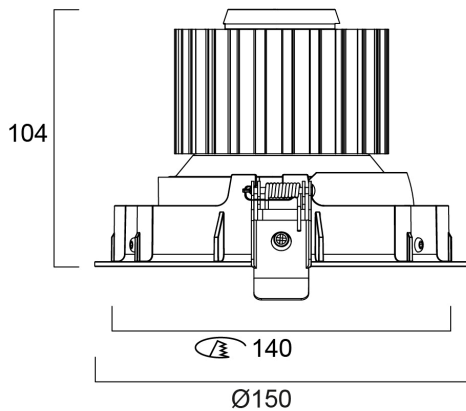

# EXPOSPOT 90 ADJUSTABLE HO RA90 4000K MB WHITE

Item No: 0060295

**SYLVANIA**

Integrated LED adjustable accent downlight, single head, ideal for retail and display applications, die-cast aluminium body, passive cooling, beam angle: 43°, optics: aluminium reflector and lens combination, colour temperature: 4000K neutral white, total system power: 35W, total fixture output: 3458lm, 99lm/W, LOR: 100%, colour rendering: Ra 90 typical, LED Chromacity: 3 step MacAdam ellipse, lifetime: 60,000 hours at 70% of the original output (L70B50), energy class: A++, A+, A, IR/UV free light source without heat radiation, operating voltage: 220-240V / 50-60Hz, electronic driver, non-dimmable, electrical protection: CLASS II, ingress protection rating: IP20, suitable for internal environment only, ceiling cut-out: 140mm, dimensions: 150x104mm, weight: 0.77kg.

### Dimensions (mm)

## Physical data

Cor do corpo	White
Proteção IP	IP20
Proteção IK	IK02
Largura nominal do produto (mm)	150
Altura nominal do produto (mm)	104
Peso (kg)	0.77
Recessed Depth (mm)	104

## Packaging

Código EAN	5410288602950
Comprimento / altura da embalagem individual (cm)	18.0
Largura da embalagem individual (cm)	18.0
Profundidade da embalagem individual (cm)	16.0
DUN14 (inner)	05410288602950
Unidades por embalagem exterior	1
Comprimento / altura da embalagem exterior (cm)	18.0
Largura da embalagem exterior (cm)	18.0
Profundidade da embalagem exterior (cm)	16.0