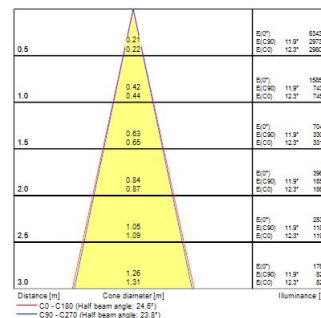

Photometrics