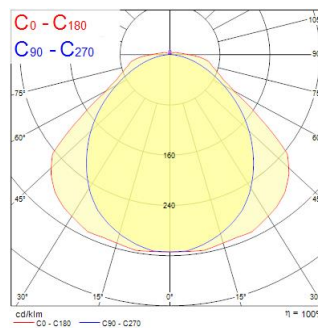

Photometrics

Distance [m]	Cone diameter [m]	Beam diameter [m]	Illuminance [lx]
0.5	1.17 1.52	0.71 0.90 0.90	1734 230 148
1.0	2.35 3.03	1.42 1.80 1.80	433 99 38
1.5	3.52 4.55	2.13 2.70 2.70	190 28 16
2.0	4.70 6.07	2.84 3.60 3.60	105 16 9
2.5	5.87 7.56	3.55 4.50 4.50	69 9 6
3.0	7.05 9.10	4.26 5.40 5.40	45 7 4

Distance [m]   Cone diameter [m]   Illuminance [lx]
— C0 - C180 (Half beam angle: 113.2°)
— C90 - C270 (Half beam angle: 99.2°)