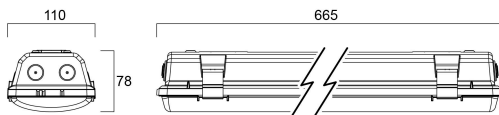

# START Waterproof Twin 600 IP65 1400lm 840

Item No: 0067941

**SYLVANIA**

Start Waterproof, integrated LED weatherproof luminaire, with UV stabilized flat diffuser and linear prisms designed to achieve uniform lit appearance, optimise light output and to reduce glare, 301 stainless steel diffuser clips and fixing brackets for surface mounting. GRP housing, Polycarbonate diffuser, 1400 lm, 12 W, 117 lm/W, 4000 K, drive current 350 mA, non dimmable, CRI80, IP65, IK08, Class I, nominal average lifetime (h): 50000, 665 mm x 110 mm x 78 mm, energy class: A++ A+ A, D-mark

### Dimensions (mm)