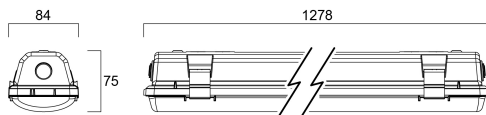

START Waterproof Single 1200 IP65 MW 2800lm 840

Item No: 0067949

SYLVANIA

Start Waterproof, integrated LED weatherproof luminaire, with UV stabilized flat diffuser and linear prisms designed to achieve uniform lit appearance, optimise light output and to reduce glare, 301 stainless steel diffuser clips and fixing brackets for surface mounting. Polycarbonate housing, Polycarbonate diffuser, 2750lm, 25W, 110lm/W, 4000K, drive current 350mA, MW On/Off, CRI80, IP65, IK08, Class I, nominal average life (h):50000, 1278mm x 84mm x 75mm ,energy class: A++ A+ A, D-mark

Technical Assets

Dimensions (mm)

Photometrics

Distance [m]	Cone diameter [m]	Beam diameter [m]	Illuminance [lx]
0.5	1.40 1.25	0.70 0.625	2700 3600 4320
1.0	2.80 2.51	1.40 1.25	675 900 1080
1.5	4.21 3.76	2.10 1.88	450 600 720
2.0	5.61 5.01	2.80 2.51	338 450 540
2.5	7.01 6.26	3.50 3.13	270 360 432
3.0	8.41 7.52	4.20 3.76	225 300 360

Distance [m] Cone diameter [m] Illuminance [lx]
 — C0 - C180 (Half beam angle: 100.0°)
 — C90 - C270 (Half beam angle: 109.0°)

START Waterproof Single 1200 IP65 MW 2800lm 840

Item No: 0067949

SYLVANIA

General data

Packaging

Código EAN	5410288679495
Comprimento / altura da embalagem individual (cm)	137.2
Largura da embalagem individual (cm)	8.8
Profundidade da embalagem individual (cm)	8.4
DUN14 (inner)	05410288679495
Unidades por embalagem exterior	1
Comprimento / altura da embalagem exterior (cm)	137.2
Largura da embalagem exterior (cm)	8.8
Profundidade da embalagem exterior (cm)	8.4