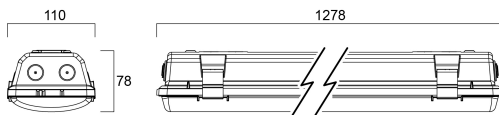

START Waterproof Twin 1200 IP65 DALI 4800lm 840

Item No: 0067952

Start Waterproof, integrated LED weatherproof luminaire, with UV stabilized flat diffuser and linear prisms designed to achieve uniform lit appearance, optimise light output and to reduce glare, 301 stainless steel diffuser clips and fixing brackets for surface mounting. Polycarbonate housing, Polycarbonate diffuser, 4800 lm, 38 W, 126 lm/W, 4000 K, drive current 1050 mA, DALI dimmable, CRI80, IP65, IK08, Class I, nominal average life (h):50000, 1278 mm x 110 mm x 78 mm ,energy class: A++ A+ A, D-mark

Technical Assets

Dimensions (mm)

Photometrics

Distance [m]	Cone diameter [m]	Beam diameter [m]	Beam diameter [m]	Illuminance [lx]
0.5	1.20 1.46	0.07 0.08	0.07 0.08	5431 500
1.0	2.41 2.91	0.14 0.16	0.14 0.16	1858 270
1.5	3.61 4.37	0.21 0.24	0.21 0.24	715 90
2.0	4.82 5.82	0.28 0.32	0.28 0.32	422 19
2.5	6.02 7.28	0.35 0.40	0.35 0.40	267 14
3.0	7.23 8.73	0.42 0.48	0.42 0.48	179 10

Distance [m] Cone diameter [m] Illuminance [lx]
 — C0 - C180 (Half beam angle: 111.0°)
 — C90 - C270 (Half beam angle: 100.0°)

START Waterproof Twin 1200 IP65 DALI 4800lm 840

Item No: 0067952

SYLVANIA

General data