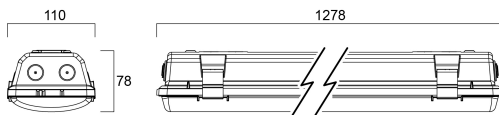

# START Waterproof Twin 1200 IP65 EM 4800lm 840

Item No: 0067954

**SYLVANIA**

Start Waterproof, integrated LED weatherproof luminaire, with UV stabilized flat diffuser and linear prisms designed to achieve uniform lit appearance, optimise light output and to reduce glare, 301 stainless steel diffuser clips and fixing brackets for surface mounting. Polycarbonate housing, Polycarbonate diffuser, 4800 lm, 42 W, 115 lm/W, 4000 K, drive current 1050 mA, Non dimmable, 3 hours emergency, CRI80, IP65, IK08, Class I, nominal average life (h):50000, 1278 mm x 110 mm x 78 mm ,energy class: A++ A+ A, D-mark

### Dimensions (mm)