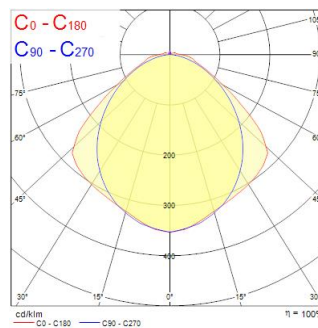

### Dimensions (mm)

### Photometrics

Distance [m]	Cone diameter [m]	Beam diameter [m]	Illuminance [lx]
0.5	1.13 1.42	0.71 0.91	200 41
1.0	2.26 2.84	1.42 1.82	71 10
1.5	3.39 4.26	2.13 2.73	31 6
2.0	4.52 5.67	2.84 3.54	15 3
2.5	5.65 7.09	3.54 4.44	11 1
3.0	6.78 8.51	4.25 5.35	9 1

Distance [m]    Cone diameter [m]    Beam diameter [m]    Illuminance [lx]

— C0 - C180 (Half beam angle: 105.0°)  
— C90 - C270 (Half beam angle: 97.0°)