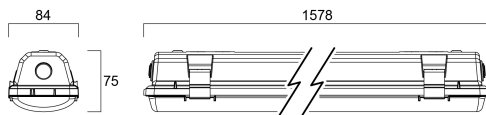

START Waterproof Single 1500 IP65 MW 4000lm 840

Item No: 0067957

SYLVANIA

Start Waterproof, integrated LED weatherproof luminaire, with UV stabilized flat diffuser and linear prisms designed to achieve uniform lit appearance, optimise light output and to reduce glare, 301 stainless steel diffuser clips and fixing brackets for surface mounting. Polycarbonate housing, Polycarbonate diffuser, 3950lm, 36W, 110lm/W, 4000K, drive current 1050mA, MW On/Off, CRI80, IP65, IK08, Class I, nominal average life (h):50000, 1578mm x 84mm x 75mm ,energy class: A++ A+ A, D-mark

Technical Assets

Dimensions (mm)

Photometrics

Distance [m]	Cone diameter [m]	Beam diameter [m]	Illuminance [lx]
0.5	1.39 1.37	0.71 0.69	543 540
1.0	2.78 2.73	1.42 1.38	137 138
1.5	4.17 4.10	2.13 2.07	60 62
2.0	5.57 5.47	2.84 2.78	33 35
2.5	6.96 6.83	3.55 3.47	21 22
3.0	8.35 8.20	4.26 4.15	15 16

Distance [m] Cone diameter [m] Illuminance [lx]
 — C0 - C180 (Half beam angle: 107.6°)
 — C90 - C270 (Half beam angle: 108.6°)

START Waterproof Single 1500 IP65 MW 4000lm 840

Item No: 0067957

SYLVANIA

General data

Packaging

Código EAN	5410288679570
Comprimento / altura da embalagem individual (cm)	167.2
Largura da embalagem individual (cm)	8.8
Profundidade da embalagem individual (cm)	8.4
DUN14 (inner)	05410288679570
Unidades por embalagem exterior	1
Comprimento / altura da embalagem exterior (cm)	167.2
Largura da embalagem exterior (cm)	8.8
Profundidade da embalagem exterior (cm)	8.4