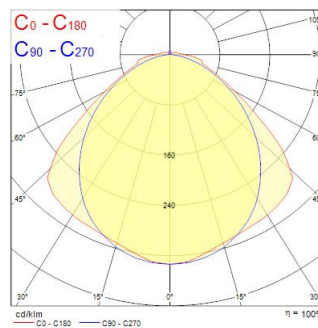

Technical Assets

Dimensions (mm)

Photometrics

Distance [m]	Cone diameter [m]	Beam diameter [m]	Beam diameter [m]	Illuminance [lx]
0.5	1.20 1.46	0.07 0.08	0.07 0.08	5431 500
1.0	2.41 2.91	0.14 0.16	0.14 0.16	1858 270
1.5	3.61 4.37	0.21 0.24	0.21 0.24	715 90
2.0	4.82 5.82	0.28 0.32	0.28 0.32	422 19
2.5	6.02 7.28	0.35 0.40	0.35 0.40	267 14
3.0	7.23 8.73	0.42 0.48	0.42 0.48	179 10

Distance [m] Cone diameter [m] Illuminance [lx]
 — C0 - C180 (Half beam angle: 111.0°)
 — C90 - C270 (Half beam angle: 100.0°)

START Waterproof Twin 1200 IP65 4800lm 865

Item No: 0067964

SYLVANIA

General data