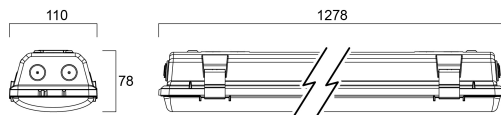

START Waterproof Twin 1200 IP65 4800lm 865

Item No: 0067964

SYLVANIA

Start Waterproof, integrated LED weatherproof luminaire, with UV stabilized flat diffuser and linear prisms designed to achieve uniform lit appearance, optimise light output and to reduce glare, 301 stainless steel diffuser clips and fixing brackets for surface mounting. Polycarbonate housing, Polycarbonate diffuser, 4800 lm, 40 W, 127 lm/W, 6500 K, drive current 1050 mA, non dimmable, CRI80, IP65, IK08, Class I, nominal average lifetime (h): 50000, 1278 mm x 110 mm x 78 mm, energy class: A++ A+ A, D-mark

Technical Assets

Dimensions (mm)

Photometrics

Distance [m]	Cone diameter [m]	Beam diameter [m]	Beam diameter [m]	Illuminance [lx]
0.5	1.20 1.46	0.07 0.08	0.07 0.08	5431 500
1.0	2.41 2.91	0.14 0.16	0.14 0.16	1858 270
1.5	3.61 4.37	0.21 0.24	0.21 0.24	715 90
2.0	4.82 5.82	0.28 0.32	0.28 0.32	422 19
2.5	6.02 7.28	0.35 0.40	0.35 0.40	267 14
3.0	7.23 8.73	0.42 0.48	0.42 0.48	179 10

Distance [m] Cone diameter [m] Illuminance [lx]
 — C0 - C180 (Half beam angle: 111.0°)
 — C90 - C270 (Half beam angle: 100.0°)

START Waterproof Twin 1200 IP65 4800lm 865

Item No: 0067964

SYLVANIA

General data

Packaging

Código EAN	5410288679648
Comprimento / altura da embalagem individual (cm)	137.2
Largura da embalagem individual (cm)	11.6
Profundidade da embalagem individual (cm)	8.4
DUN14 (inner)	05410288679648
Unidades por embalagem exterior	1
Comprimento / altura da embalagem exterior (cm)	137.2
Largura da embalagem exterior (cm)	11.6
Profundidade da embalagem exterior (cm)	8.4