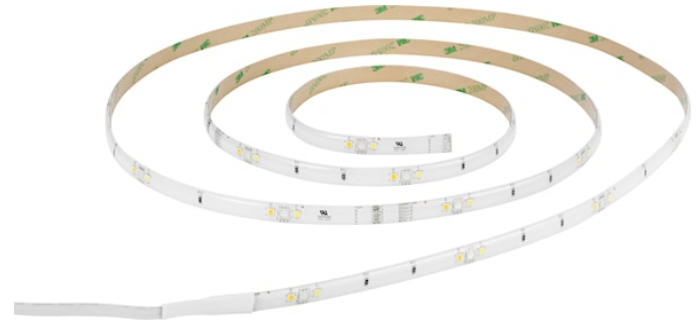

# SylStrip 2M RGBW SST

Item No: 0090099

**SYLVANIA**

YourHome™

Fun, versatile Smart LED strip lights with easy DIY installation, customizable colours, and dynamic effects to elevate home lighting and décor. Transform space with pre-set scenes and sync RGB lights with music for an immersive experience. More than 16 million colour combinations to choose from. Works effortlessly with SylSmart Home App, Amazon Alexa, Google Assistant, Siri Shortcuts and IR remote for seamless control and convenience. Adjustable brightness from 1% to 100% with wireless dimming function for perfect illumination. Quick and easy installation with 3M glue tape. Flexible and cuttable design for easy customization. Equipped with EU plug

### Dimensions (mm)

### General data

Nome do produto	SylStrip 2M RGBW SST
Tecnologia	LED
Casquilho	N/A
Montagem	Built-in
Aplicação geral	Hotelaria, Residencial & Consumer, Retalho
ETIM	EC002706
E-number FI	4279568
Garantia	3 years

### Optical data

Eficiência (lm/W)	69
Cor da luz	RGB+Tuneable White
CRI	80
Grupo de risco fotobiológico	RG1