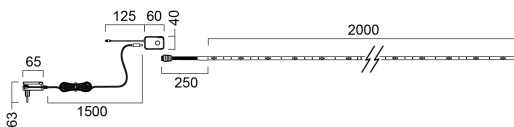

# SylStrip 2M RGBW SST

Item No: 0090099

**SYLVANIA**

YourHome™

Fun, versatile Smart LED strip lights with easy DIY installation, customizable colours, and dynamic effects to elevate home lighting and décor. Transform space with pre-set scenes and sync RGB lights with music for an immersive experience. More than 16 million colour combinations to choose from. Works effortlessly with SylSmart Home App, Amazon Alexa, Google Assistant, Siri Shortcuts and IR remote for seamless control and convenience. Adjustable brightness from 1% to 100% with wireless dimming function for perfect illumination. Quick and easy installation with 3M glue tape. Flexible and cuttable design for easy customization. Equipped with EU plug

### Dimensions (mm)

## Physical data

Proteção IP	IP20
Proteção IK	IK02
Comprimento nominal do produto (mm)	2250
Largura nominal do produto (mm)	10
Altura nominal do produto (mm)	3
Peso (kg)	0.195

## Packaging

Código EAN	5410288900995
Comprimento / altura da embalagem individual (cm)	13.0
Largura da embalagem individual (cm)	7.1
Profundidade da embalagem individual (cm)	12.2
DUN14 (inner)	15410288900992
Unidades por embalagem exterior	6
Comprimento / altura da embalagem exterior (cm)	28.5
Largura da embalagem exterior (cm)	23.6
Profundidade da embalagem exterior (cm)	16.1