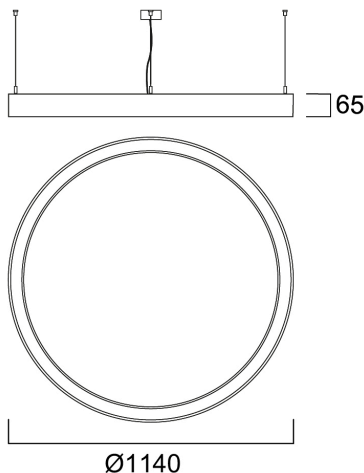

Nilo 1200 Direct/Indirect 3000K DALI EM White

Item No: 2050612

Concord

Nilo is a 360° curve-shaped luminaire with a striking, minimalistic design, perfect for retail, hospitality, and office environments. The product can be suspended at different heights to create appealing lighting effects. Stand-alone and self-contained lighting fixture. Aluminium body, opal diffuser, emits direct and indirect lighting. Textured white finishing colour. Light color temperature: 3000K, warm white. System power: 88W Ra80 typical, LED chromaticity: 3 step MacAdam ellipse (SDCM3), IR/UV free light source without heat radiation. DALI dimmable, 3-hours self-contained EMPRO self-test emergency, 220-240V / 50-60Hz 75% direct, and 25% indirect lighting. Electrical protection: Class I. Degree of protection: IP20, suitable for indoor environment only. Nominal product dimensions: diameter 1140mm x 65mm. 3h emergency in function: direct lighting only, partial lighting (only direct and 1/4 of whole luminaire is light up in emergency mode), 200lm.

Technical Assets

Dimensions (mm)

Photometrics

Distance [m]	Cone diameter [m]	Beam diameter [m]	Illuminance [lx]
0.5	1.36	0.71	10140
	1.35	E107	E107
		E107	E107
1.0	2.72	0.71	2535
	2.69	E107	E107
		E107	E107
1.5	4.08	0.71	1127
	4.04	E107	E107
		E107	E107
2.0	5.45	0.71	654
	5.39	E107	E107
		E107	E107
2.5	6.81	0.71	408
	6.73	E107	E107
		E107	E107
3.0	8.17	0.71	262
	8.08	E107	E107
		E107	E107

Packaging

Código EAN	5025768506125
Comprimento / altura da embalagem individual (cm)	126.0
Largura da embalagem individual (cm)	126.0
Profundidade da embalagem individual (cm)	14.9
DUN14 (inner)	05025768506125
Unidades por embalagem exterior	1
Comprimento / altura da embalagem exterior (cm)	126.0
Largura da embalagem exterior (cm)	126.0
Profundidade da embalagem exterior (cm)	14.9