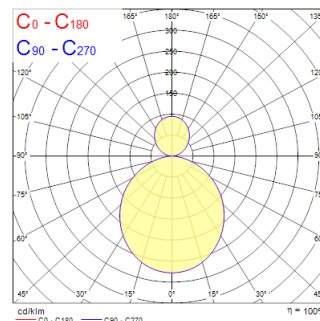

Nilo 1200 Direct/Indirect 3000K DALI EM White

Item No: 2050612

Concord

Nilo is a 360° curve-shaped luminaire with a striking, minimalistic design, perfect for retail, hospitality, and office environments. The product can be suspended at different heights to create appealing lighting effects. Stand-alone and self-contained lighting fixture. Aluminium body, opal diffuser, emits direct and indirect lighting. Textured white finishing colour. Light color temperature: 3000K, warm white. System power: 88W Ra80 typical, LED chromaticity: 3 step MacAdam ellipse (SDCM3), IR/UV free light source without heat radiation. DALI dimmable, 3-hours self-contained EMPRO self-test emergency, 220-240V / 50-60Hz 75% direct, and 25% indirect lighting. Electrical protection: Class I. Degree of protection: IP20, suitable for indoor environment only. Nominal product dimensions: diameter 1140mm x 65mm. 3h emergency in function: direct lighting only, partial lighting (only direct and 1/4 of whole luminaire is light up in emergency mode), 200lm.

Technical Assets

Dimensions (mm)

Photometrics

Distance [m]	Cone diameter [m]	Beam diameter [m]	Illuminance [lx]
0.5	1.36	0.71	10140
	1.35	E107	E107
		E107	E107
1.0	2.72	0.71	2535
	2.69	E107	E107
		E107	E107
1.5	4.08	0.71	1127
	4.04	E107	E107
		E107	E107
2.0	5.45	0.71	654
	5.39	E107	E107
		E107	E107
2.5	6.81	0.71	408
	6.73	E107	E107
		E107	E107
3.0	8.17	0.71	262
	8.08	E107	E107
		E107	E107

Optical data

Fluxo luminoso da luminária (lm)	9120
Eficiência (lm/W)	104
Temperatura de cor (K)	3000
Cor da luz	Warm White
CRI	80
Variação da cor (SDCM)	SDCM3
Tipo de distribuição	Symmetric
Glare control	< 23
Grupo de risco fotobiológico	RG0