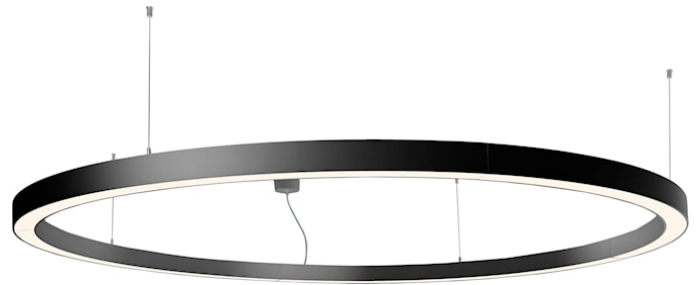

Nilo 1200 Direct/Indirect 4000K DALI EM Black

Item No: 2050615

Concord