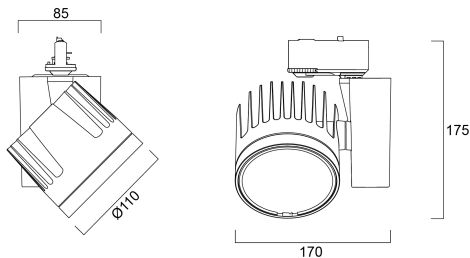

BEACON WW LED HO 3K L3 BLK

Item No: 2059101

Concord

2059101 BEACON WW LED HO 3K L3 BLK Integrated LED spotlight, black RAL 9005, compact and minimalist design, ideal for museum, gallery and display applications, die-cast aluminium body, passive cooling heatsink, uniform ceiling to floor vertical illuminance up to 4m height and 4.5m horizontal spread, beam angle: asymmetric wallwash, optics: asymmetric glass lens, colour temperature: 3000K warm white, total system power: 48W, total fixture output: 4625lm, luminaire efficacy: 96lm/W, LOR: 100%, colour rendering: Ra 85 typical, LED Chromacity: 3 step MacAdam ellipse, IR/UV free light source without heat radiation, operating voltage: 220-240V / 50-60Hz, drive current: 1200mA, electronic driver, non-dimmable, switched only, power factor: 0.98, electrical protection: CLASS I, 3-circuit track adaptor, suitable for Concord Lytespan 3 track, ingress protection rating: IP20, suitable for internal environment only, horizontal rotation...

Technical Assets

Dimensions (mm)

Photometrics

BEACON WW LED HO 3K L3 BLK

Item No: 2059101

Concord

General data

Nome do produto	BEACON WW LED HO 3K L3 BLK
Tecnologia	LED
Casquilho	N/A
Corpo (Housing)	Aluminium
Montagem	Track mounting
Environment	Internal
Aplicação geral	Museums & Galleries, Retalho
Performance ambient temperature Tq (°C)	25
ETIM	EC001744
E-number FI	4276816
Garantia	5 anos

Physical data

Cor do corpo	Black
Proteção IP	IP20
Acabamento do difusor	Diffuse
Material do difusor	PC Polycarbonate
Reflector finish	Not Applicable
Comprimento nominal do produto (mm)	85
Largura nominal do produto (mm)	170
Altura nominal do produto (mm)	175
Peso (kg)	1.65