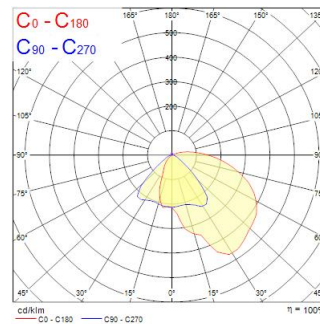

BEACON WW LED HO 3K L3 BLK

Item No: 2059101

Concord

2059101 BEACON WW LED HO 3K L3 BLK Integrated LED spotlight, black RAL 9005, compact and minimalist design, ideal for museum, gallery and display applications, die-cast aluminium body, passive cooling heatsink, uniform ceiling to floor vertical illuminance up to 4m height and 4.5m horizontal spread, beam angle: asymmetric wallwash, optics: asymmetric glass lens, colour temperature: 3000K warm white, total system power: 48W, total fixture output: 4625lm, luminaire efficacy: 96lm/W, LOR: 100%, colour rendering: Ra 85 typical, LED Chromacity: 3 step MacAdam ellipse, IR/UV free light source without heat radiation, operating voltage: 220-240V / 50-60Hz, drive current: 1200mA, electronic driver, non-dimmable, switched only, power factor: 0.98, electrical protection: CLASS I, 3-circuit track adaptor, suitable for Concord Lytespan 3 track, ingress protection rating: IP20, suitable for internal environment only, horizontal rotation...

Technical Assets

Dimensions (mm)

Photometrics

BEACON WW LED HO 3K L3 BLK

Item No: 2059101

Concord

General data

Nome do produto	BEACON WW LED HO 3K L3 BLK
Tecnologia	LED
Casquilho	N/A
Corpo (Housing)	Aluminium
Montagem	Track mounting
Environment	Internal
Aplicação geral	Museums & Galleries, Retalho
Performance ambient temperature Tq (°C)	25
ETIM	EC001744
E-number FI	4276816
Garantia	5 anos

Optical data

Fluxo luminoso da luminária (lm)	4625
Eficiência (lm/W)	96
LOR (%)	100
Temperatura de cor (K)	3000
Cor da luz	Warm White
CRI	85
Colour Consistency (SDCM)	3
Adjustable chromaticity	Não
Grupo de risco fotobiológico	RG1

Physical data

Cor do corpo	Black
Proteção IP	IP20
Acabamento do difusor	Diffuse
Material do difusor	PC Polycarbonate
Reflector finish	Not Applicable
Comprimento nominal do produto (mm)	85
Largura nominal do produto (mm)	170
Altura nominal do produto (mm)	175
Peso (kg)	1.65