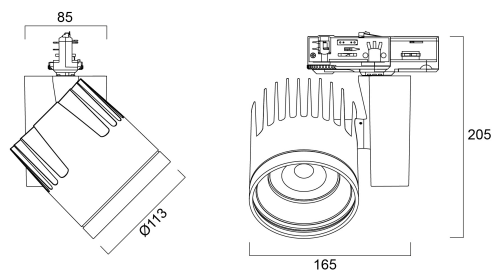

BEACON XL 93CRI 4K MEDIUM BEAM L3+DALI WHITE

Item No: 2059705

Concord

Integrated LED spotlight, white RAL 9016, compact and minimalist design, ideal for retail, display, museum and gallery applications, die-cast aluminium body, passive cooling heatsink, beam angle: 34° medium beam, optics: Polycarbonate lens, colour temperature: 4000K neutral white, total system power: 33W, total fixture output: 3200lm, luminaire efficacy: 97lm/W, LOR: 100%, colour rendering: Ra 93 typical, LED Chromacity: 3 step MacAdam ellipse, IR/UV free light source without heat radiation, operating voltage: 220-240V / 50-60Hz, drive current: 800mA, electronic driver, DALI dimmable, power factor: 0.9 electrical protection: CLASS II, 3-circuit DALI track adaptor, suitable for Concord Lytespan 3+DALI track, ingress protection rating: IP20. **IMPORTANT NOTE:** This fixture can only be used on the Lytespan DALI or Lytebeam DALI tracks !

Technical Assets

Dimensions (mm)

Photometrics

Distance [m]	Cone diameter [m]	Beam diameter [m]	Illuminance [lx]
0.5	0.33	0.27	2647
1.0	0.67	0.54	662
1.5	1.00	0.81	294
2.0	1.34	1.08	165
2.5	1.67	1.35	84
3.0	2.01	1.62	35

Distance [m] Cone diameter [m] Illuminance [lx]
 — C0 - C180 (Half beam angle: 37.0°)

BEACON XL 93CRI 4K MEDIUM BEAM L3+DALI WHITE

Item No: 2059705

Concord

General data

Nome do produto	BEACON XL 93CRI 4K MEDIUM BEAM L3+DALI WHITE
Tecnologia	LED
Casquilho	N/A
Corpo (Housing)	Aluminium
Montagem	Track mounting
Environment	Internal
Aplicação geral	Museums & Galleries, Retalho
Performance ambient temperature Tq (°C)	25
ETIM	EC001744
Garantia	5 anos

Lifetime data

Vida útil L70 B50	72000
Vida útil L80 B20	72000
Lifespan L90 B10	33000

Physical data

Cor do corpo	White
Proteção IP	IP20
Proteção IK	IK02
Comprimento nominal do produto (mm)	85
Largura nominal do produto (mm)	165
Altura nominal do produto (mm)	205
Peso (kg)	1.365