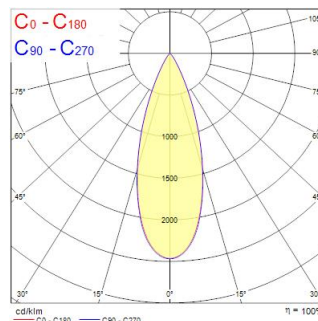

### Dimensions (mm)

### Photometrics

Distance [m]	Cone diameter [m]	Beam diameter [m]	Beam diameter [m]	Illuminance [lx]
0.5	0.32	Ø171	17.3"	1009
		Ø129	17.3"	664
1.0	0.64	Ø171	17.3"	250
		Ø129	17.3"	142
1.5	0.96	Ø171	17.3"	141
		Ø129	17.3"	67
2.0	1.28	Ø171	17.3"	81
		Ø129	17.3"	38
2.5	1.60	Ø171	17.3"	52
		Ø129	17.3"	25
3.0	1.91	Ø171	17.3"	35
		Ø129	17.3"	17

Distance [m] Cone diameter [m] Illuminance [lx]  
 — C0 - C180 (Half beam angle: 36.4°)