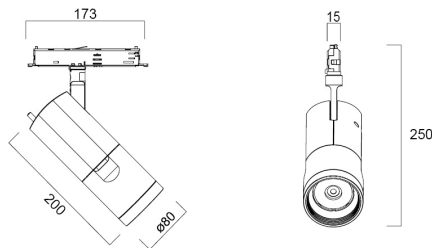

# Concord Beacon 2700k Medium O/B Dim White

Item No: 2062454

**Concord**

Simple and slick integral design with no driver box and without any visible screws New technology utilization for improved performance Invisible in-track Adaptor for an impressive architectural look Extremely precise light beams due to the high-quality lenses ø80mm die-cast aluminium body, Fix beam angle: 36°, Textured white finishing colour Light color temperature: 2700K, candle light System power: 18W, Fixture lumen output: 1325lm, efficacy: 74lm/W, Ra97 typical, LED chromacity: 2 step MacAdam ellipse LED source (SDCM2), IR/UV free light source without heat radiation Operating voltage 220-240V / 50-60Hz, dimmable via on-board potentiometer, Suitable for installation on 3-circuit tracks, please check compatibility list on the instruction sheet. Compatible with OneTrack Electrical protection: Class II. Degree of protection: IP20, suitable for indoor environment only Horizontal rotation: 355°, vertical tilt: 90° Nominal product dimensions: D.80mmx200mm 5 years warranty. Suitable for track mounting

### Dimensions (mm)

### Photometrics

Distance [m]	Cone diameter [m]	Beam diameter [m]	Beam diameter [m]	Illuminance [lx]
0.5	0.32	Ø171	17.3"	1009
		Ø129	17.3"	664
1.0	0.64	Ø171	17.3"	250
		Ø129	17.3"	142
1.5	0.96	Ø171	17.3"	141
		Ø129	17.3"	67
2.0	1.28	Ø171	17.3"	81
		Ø129	17.3"	38
2.5	1.60	Ø171	17.3"	52
		Ø129	17.3"	25
3.0	1.91	Ø171	17.3"	35
		Ø129	17.3"	17

## Packaging

Código EAN	5025768624546
Comprimento / altura da embalagem individual (cm)	30.5
Largura da embalagem individual (cm)	13.5
Profundidade da embalagem individual (cm)	20.5
DUN14 (inner)	05025768624546
Unidades por embalagem exterior	1
Comprimento / altura da embalagem exterior (cm)	30.5
Largura da embalagem exterior (cm)	13.5
Profundidade da embalagem exterior (cm)	20.5