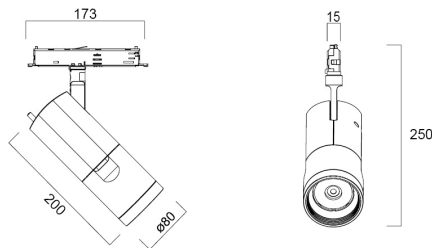

Concord Beacon 3000k Medium O/B Dim White

Item No: 2062455

Concord

Simple and slick integral design with no driver box and without any visible screws New technology utilization for improved performance Invisible in-track Adaptor for an impressive architectural look Extremely precise light beams due to the high-quality lenses ø80mm die-cast aluminium body, Fix beam angle: 36°, Textured white finishing colour Light color temperature: 3000K, warm light System power: 18W, Fixture lumen output: 1625lm, efficacy: 90lm/W, Ra97 typical, LED chromacity: 2 step MacAdam ellipse LED source (SDCM2), IR/UV free light source without heat radiation Operating voltage 220-240V / 50-60Hz, dimmable via on-board potentiometer, Suitable for installation on 3-circuit tracks, please check compatibility list on the instruction sheet. Compatible with OneTrack Electrical protection: Class II. Degree of protection: IP20, suitable for indoor environment only Horizontal rotation: 355°, vertical tilt: 90° Nominal product dimensions: D.80mmx200mm 5 years warranty. Suitable for track mounting

Technical Assets

Dimensions (mm)

Photometrics

Distance [m]	Cone diameter [m]	Beam diameter [m]	Beam diameter [ft]	Illuminance [lx]
0.5	0.33	0.33	1.08	1520
1.0	0.65	0.65	2.13	382
1.5	0.96	0.96	3.15	170
2.0	1.31	1.31	4.28	98
2.5	1.63	1.63	5.35	61
3.0	1.96	1.96	6.41	42

Packaging

Código EAN	5025768624553
Comprimento / altura da embalagem individual (cm)	30.5
Largura da embalagem individual (cm)	13.5
Profundidade da embalagem individual (cm)	20.5
DUN14 (inner)	05025768624553
Unidades por embalagem exterior	1
Comprimento / altura da embalagem exterior (cm)	30.5
Largura da embalagem exterior (cm)	13.5
Profundidade da embalagem exterior (cm)	20.5