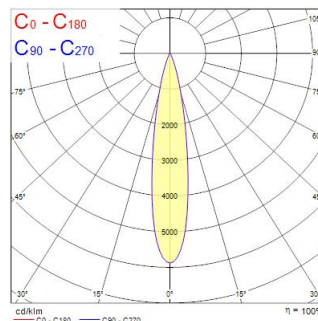

# Concord Beacon 3000k Narrow O/B Dim Black

Item No: 2062461

**Concord**

Simple and slick integral design with no driver box and without any visible screws New technology utilization for improved performance Invisible in-track Adaptor for an impressive architectural look Extremely precise light beams due to the high-quality lenses ø80mm die-cast aluminium body, Fix beam angle: 19°, Textured black finishing colour Light color temperature: 3000K, warm light System power: 18W, Fixture lumen output: 1850lm, efficacy: 103lm/W, Ra97 typical, LED chromacity: 2 step MacAdam ellipse LED source (SDCM2), IR/UV free light source without heat radiation Operating voltage 220-240V / 50-60Hz, dimmable via on-board potentiometer, Suitable for installation on 3-circuit tracks, please check compatibility list on the instruction sheet. Compatible with OneTrack Electrical protection: Class II. Degree of protection: IP20, suitable for indoor environment only Horizontal rotation: 355°, vertical tilt: 90° Nominal product dimensions: D.80mmx200mm 5 years warranty. Suitable for track mounting

### Dimensions (mm)

### Photometrics

Distance [m]	Cone diameter [m]	Beam diameter [m]	Illuminance [lx]
0.5	0.17	0.17	4246
	0.17	0.17	2071
1.0	0.34	0.33	1062
	0.33	0.33	531
1.5	0.51	0.50	457
	0.50	0.50	286
2.0	0.68	0.67	216
	0.67	0.67	131
2.5	0.85	0.84	138
	0.84	0.84	80
3.0	1.01	1.00	107
	1.00	1.00	54

### Optical data

Fluxo luminoso da luminária (lm)	1850
Eficiência (lm/W)	103
LOR (%)	100
Temperatura de cor (K)	3000
Cor da luz	Warm White
CRI	97
Variação da cor (SDCM)	SDCM2
Luminous Intensity (cd)	1850
Ângulo do feixe (°)	19
Tipo de distribuição	Symmetric
Grupo de risco fotobiológico	RG1