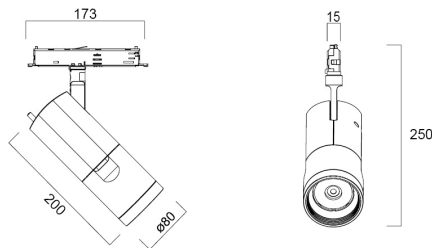

# Concord Beacon 3000k Medium o/b Dim Black

Item No: 2062464

**Concord**

Simple and slick integral design with no driver box and without any visible screws New technology utilization for improved performance Invisible in-track adaptor for an impressive architectural look Extremely precise light beams due to the high-quality lenses ø80mm die-cast aluminium body, Fix beam angle: 36°, Textured black finishing colour Light color temperature: 3000K, warm light System power: 18W, Fixture lumen output: 1625lm, efficacy: 90lm/W, Ra97 typical, LED chromacity: 2 step MacAdam ellipse LED source (SDCM2), IR/UV free light source without heat radiation Operating voltage 220-240V / 50-60Hz, dimmable via on-board potentiometer, Suitable for installation on 3-circuit tracks, please check compatibility list on the instruction sheet. Compatible with OneTrack Electrical protection: Class II. Degree of protection: IP20, suitable for indoor environment only Horizontal rotation: 355°, vertical tilt: 90° Nominal product dimensions: D.80mmx200mm 5 years warranty. Suitable for track mounting

### Dimensions (mm)

### Photometrics

Distance [m]	Cone diameter [m]	Beam diameter [m]	Illuminance [lx]
0.5	0.33	Ø173	15328
		Ø173	18.1"
		Ø173	6918
1.0	0.65	Ø173	3832
		Ø173	18.1"
		Ø173	1564
1.5	0.96	Ø173	1703
		Ø173	18.1"
		Ø173	738
2.0	1.31	Ø173	988
		Ø173	18.1"
		Ø173	614
2.5	1.63	Ø173	813
		Ø173	18.1"
		Ø173	288
3.0	1.96	Ø173	428
		Ø173	18.1"
		Ø173	154

## Packaging

Código EAN	5025768624645
Comprimento / altura da embalagem individual (cm)	30.5
Largura da embalagem individual (cm)	13.5
Profundidade da embalagem individual (cm)	20.5
DUN14 (inner)	05025768624645
Unidades por embalagem exterior	1
Comprimento / altura da embalagem exterior (cm)	30.5
Largura da embalagem exterior (cm)	13.5
Profundidade da embalagem exterior (cm)	20.5