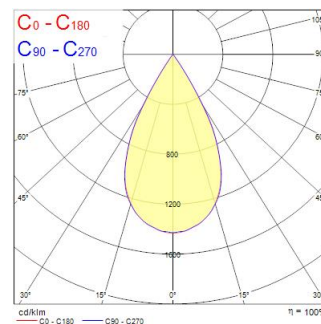

Photometrics

0.5	0.52 0.52	1155 273° 260
1.0	1.04 1.04	1789 273° 607
1.5	1.56 1.56	736 273° 279
2.0	2.08 2.07	447 273° 151
2.5	2.60 2.59	288 273° 100
3.0	3.12 3.11	199 273° 70

Distance [m]   Cone diameter [m]   Illuminance [lx]

— C0 - C180 (Half beam angle: 64.0°)   — C90 - C270 (Half beam angle: 55.0°)