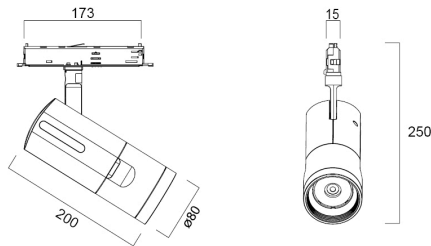

# Concord Beacon 2700k Medium SSC White

Item No: 2062490

**Concord**

Simple and slick integral design with no driver box and without any visible screws New technology utilization for improved performance Invisible in-track adaptor for an impressive architectural look Extremely precise light beams due to the high-quality lenses ø80mm die-cast aluminium body, Fix beam angle: 36°, Textured white finishing colour Light color temperature: 2700K, candle light System power: 18W, Fixture lumen output: 1325lm, efficacy: 74lm/W, Ra97 typical, LED chromacity: 2 step MacAdam ellipse LED source (SDCM2), IR/UV free light source without heat radiation Operating voltage 220-240V / 50-60Hz, electronic driver, dimmable via SylSmart Standalone SSC Suitable for installation on 3-circuit tracks, please check compatibility list on the instruction sheet. Compatible with OneTrack Electrical protection: Class II. Degree of protection: IP20, suitable for indoor environment only Horizontal rotation: 355°, vertical tilt: 90° Nominal product dimensions: D.80mmx200mm 5 years warranty. Suitable for track mounting

### Dimensions (mm)

### Photometrics

Distance [m]	Cone diameter [m]	Beam diameter [m]	Beam diameter [m]	Illuminance [lx]
0.5	0.32	Ø171	17.3°	1009
		Ø129	17.3°	667
1.0	0.64	Ø171	17.3°	250
		Ø129	17.3°	164
1.5	0.96	Ø171	17.3°	141
		Ø129	17.3°	95
2.0	1.28	Ø171	17.3°	81
		Ø129	17.3°	55
2.5	1.60	Ø171	17.3°	52
		Ø129	17.3°	36
3.0	1.91	Ø171	17.3°	35
		Ø129	17.3°	24

## Packaging

Código EAN	5025768624904
Comprimento / altura da embalagem individual (cm)	30.5
Largura da embalagem individual (cm)	13.5
Profundidade da embalagem individual (cm)	20.5
DUN14 (inner)	05025768624904
Unidades por embalagem exterior	1
Comprimento / altura da embalagem exterior (cm)	30.5
Largura da embalagem exterior (cm)	13.5
Profundidade da embalagem exterior (cm)	20.5