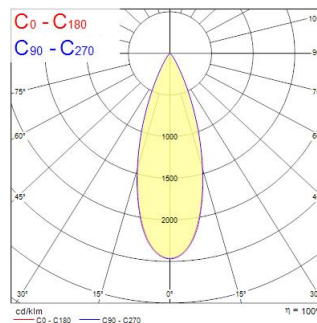

### Dimensions (mm)

### Photometrics

Distance [m]	Cone diameter [m]	Beam diameter [m]	Beam diameter [m]	Illuminance [lx]
0.5	0.32	Ø171	17.3°	1009
		Ø129	17.3°	667
1.0	0.64	Ø171	17.3°	250
		Ø129	17.3°	164
1.5	0.96	Ø171	17.3°	141
		Ø129	17.3°	95
2.0	1.28	Ø171	17.3°	81
		Ø129	17.3°	55
2.5	1.60	Ø171	17.3°	52
		Ø129	17.3°	36
3.0	1.91	Ø171	17.3°	35
		Ø129	17.3°	24

Distance [m] Cone diameter [m] Illuminance [lx]  
 — C0 - C180 (Half beam angle: 36.4°)