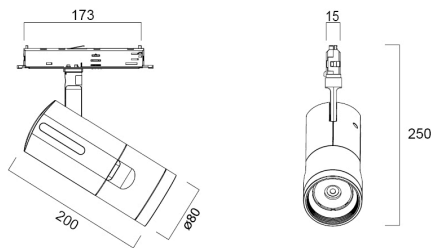

Concord Beacon 4000k Wide SSC White

Item No: 2062495

Concord

Simple and slick integral design with no driver box and without any visible screws New technology utilization for improved performance Invisible in-track adaptor for an impressive architectural look Extremely precise light beams due to the high-quality lenses ø80mm die-cast aluminium body, Fix beam angle: 55°, Textured white finishing colour Light color temperature: 4000K, natural light System power: 18W, Fixture lumen output: 1600lm, efficacy: 89lm/W, Ra97 typical, LED chromacity: 2 step MacAdam ellipse LED source (SDCM2), IR/UV free light source without heat radiation Operating voltage 220-240V / 50-60Hz, electronic driver, dimmable via SylSmart Standalone SSC Suitable for installation on 3-circuit tracks, please check compatibility list on the instruction sheet. Compatible with OneTrack Electrical protection: Class II. Degree of protection: IP20, suitable for indoor environment only Horizontal rotation: 355°, vertical tilt: 90° Nominal product dimensions: D.80mmx200mm 5 years warranty. Suitable for track mounting

Technical Assets

Dimensions (mm)

Photometrics

Distance [m]	Cone diameter [m]	Beam diameter [m]	Illuminance [lx]
0.5	0.54	Ø171 38.2"	8408 209
1.0	1.07	Ø171 38.2"	2101 52
1.5	1.61	Ø171 38.2"	894 22
2.0	2.14	Ø171 38.2"	555 14
2.5	2.68	Ø171 38.2"	398 10
3.0	3.22	Ø171 38.2"	277 7

Distance [m] Cone diameter [m] Illuminance [lx]
 — C0 - C180 (Half beam angle: 56.4°)

Concord Beacon 4000k Wide SSC White

Item No: 2062495

Concord

General data

Nome do produto	Concord Beacon 4000k Wide SSC White
Tecnologia	LED
Casquilho	N/A
Corpo (Housing)	Aluminium
Montagem	Track mounting
Detetor de presença incorporado	NONE
Luminária	Enclosed
Aplicação geral	Museums & Galleries, Retalho, Hotelaria
Intervalo de temperatura de funcionamento (°C)	-10°C...+35°C
Compatibilidade com assistente virtual	N/A
ETIM	EC001744
Garantia	5 anos