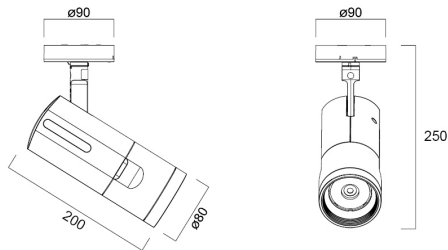

# Concord Beacon 4000k SM Medium SSC Black

Item No: 2062519

**Concord**

Simple and slick integral design with no driver box and without any visible screws New technology utilization for improved performance Extremely precise light beams due to the high-quality lenses ø80mm die-cast aluminium body, Fix beam angle: 36° , Textured black finishing colour Light color temperature: 4000K, natural light System power: 18W, Fixture lumen output: 1675lm, efficacy: 93lm/W, Ra97 typical, LED chromacity: 2 step MacAdam ellipse LED source (SDCM2), IR/UV free light source without heat radiation Operating voltage 220-240V / 50-60Hz, electronic driver, dimmable via SylSmart Standalone SSC Surface mounting with surface mounting base. Electrical protection: Class II. Degree of protection: IP20, suitable for indoor environment only Horizontal rotation: 355°, vertical tilt: 90° Nominal product dimensions: D.80mmx200mm 5 years warranty. Suitable for ceiling surface mounting, and wall surface mounting

### Dimensions (mm)

### Photometrics

Distance [m]	Cone diameter [m]	Beam diameter [m]	Illuminance [lx]
0.5	0.33	Ø171	16801
		Ø129	1811
1.0	0.65	Ø171	3913
		Ø129	1680
1.5	0.96	Ø171	1739
		Ø129	756
2.0	1.31	Ø171	979
		Ø129	611
2.5	1.63	Ø171	626
		Ø129	270
3.0	1.96	Ø171	422
		Ø129	157

## Packaging

Código EAN	5025768625192
Comprimento / altura da embalagem individual (cm)	30.5
Largura da embalagem individual (cm)	13.5
Profundidade da embalagem individual (cm)	20.5
DUN14 (inner)	05025768625192
Unidades por embalagem exterior	1
Comprimento / altura da embalagem exterior (cm)	30.5
Largura da embalagem exterior (cm)	13.5
Profundidade da embalagem exterior (cm)	20.5