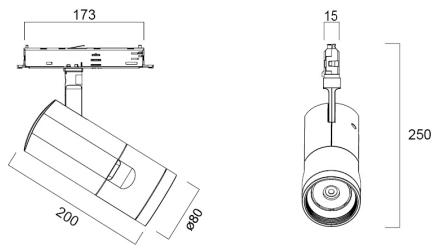

# Concord Beacon 3000k Narrow Dali White

Item No: 2062524

**Concord**

Simple and slick integral design with no driver box and without any visible screws New technology utilization for improved performance Invisible in-track adaptor for an impressive architectural look Extremely precise light beams due to the high-quality lenses ø80mm die-cast aluminium body, Fix beam angle: 19°, Textured white finishing colour Light color temperature: 3000K, warm light System power: 18W, Fixture lumen output: 1850lm, efficacy: 103lm/W, Ra97 typical, LED chromacity: 2 step MacAdam ellipse LED source (SDCM2), IR/UV free light source without heat radiation Operating voltage 220-240V / 50-60Hz, electronic driver, DALI dimmable Suitable for installation on 3-circuit tracks, please check compatibility list on the instruction sheet. Compatible with OneTrack Electrical protection: Class II. Degree of protection: IP20, suitable for indoor environment only Horizontal rotation: 355°, vertical tilt: 90° Nominal product dimensions: D.80mmx200mm 5 years warranty. Suitable for track mounting

### Dimensions (mm)

## Packaging

Código EAN	5025768625246
Comprimento / altura da embalagem individual (cm)	30.5
Largura da embalagem individual (cm)	13.5
Profundidade da embalagem individual (cm)	20.5
DUN14 (inner)	05025768625246
Unidades por embalagem exterior	1
Comprimento / altura da embalagem exterior (cm)	30.5
Largura da embalagem exterior (cm)	13.5
Profundidade da embalagem exterior (cm)	20.5