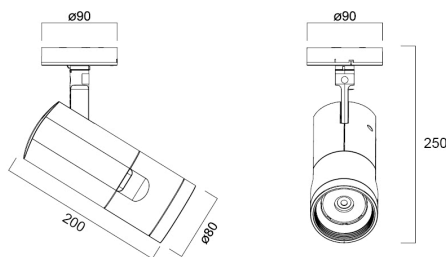

Concord Beacon 3000k SM Medium Dali Black

Item No: 2062554

Concord

Simple and slick integral design with no driver box and without any visible screws New technology utilization for improved performance Extremely precise light beams due to the high-quality lenses ø80mm die-cast aluminium body, Fix beam angle: 36° , Textured black finishing colour Light color temperature: 3000K, warm light System power: 18W, Fixture lumen output: 1625lm, efficacy: 90lm/W, Ra97 typical, LED chromacity: 2 step MacAdam ellipse LED source (SDCM2), IR/UV free light source without heat radiation Operating voltage 220-240V / 50-60Hz, electronic driver, DALI dimmable Surface mounting with surface mounting base. Electrical protection: Class II. Degree of protection: IP20, suitable for indoor environment only Horizontal rotation: 355°, vertical tilt: 90° Nominal product dimensions: D.80mmx200mm 5 years warranty. Suitable for ceiling surface mounting, and wall surface mounting

Technical Assets

Dimensions (mm)

Photometrics

Distance [m]	Cone diameter [m]	Beam diameter [m]	Illuminance [lx]
0.5	0.33	Ø171 68.1"	1525 965
1.0	0.65	Ø342 134.2"	382 238
1.5	0.96	Ø513 201.6"	170 106
2.0	1.31	Ø684 269.1"	98 61
2.5	1.63	Ø855 334.2"	61 38
3.0	1.96	Ø1026 401.7"	40 25

Packaging

Código EAN	5025768625543
Comprimento / altura da embalagem individual (cm)	30.5
Largura da embalagem individual (cm)	13.5
Profundidade da embalagem individual (cm)	20.5
DUN14 (inner)	05025768625543
Unidades por embalagem exterior	1
Comprimento / altura da embalagem exterior (cm)	30.5
Largura da embalagem exterior (cm)	13.5
Profundidade da embalagem exterior (cm)	20.5