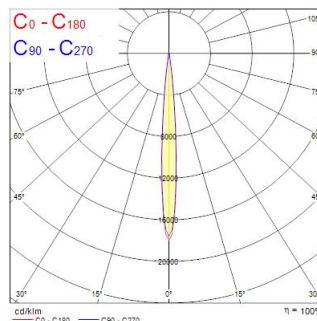

Photometrics

Distance [m]	Cone diameter [m]	Beam diameter [m]	Beam diameter [m]	Illuminance [lx]
0.5	0.38	0.06	0.06	3552
	0.38	0.06	0.06	1726
	0.38	0.06	0.06	1033
1.0	0.75	0.15	0.15	890
	0.75	0.15	0.15	438
	0.75	0.15	0.15	270
1.5	1.13	0.23	0.23	399
	1.13	0.23	0.23	194
	1.13	0.23	0.23	121
2.0	1.51	0.31	0.30	227
	1.51	0.31	0.30	113
	1.51	0.31	0.30	70
2.5	1.89	0.38	0.38	142
	1.89	0.38	0.38	71
	1.89	0.38	0.38	45
3.0	2.27	0.46	0.45	96
	2.27	0.46	0.45	48
	2.27	0.46	0.45	30