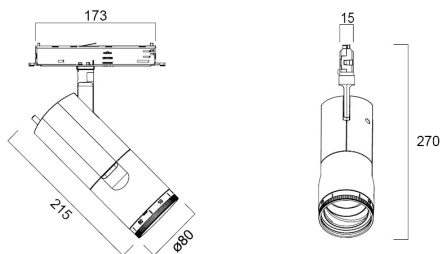

# Concord Beacon Muse 2700k O/B Dim Black

Item No: 2062562

Concord

Simple and slick integral design with no driver box and without any visible screws New technology utilization for improved performance Invisible in-track Adaptor for an impressive architectural look Extremely precise light beams due to the high-quality lens  $\varnothing 80\text{mm}$  die-cast aluminium body, Adjustable beam angle: between  $8^\circ - 55^\circ$ , Textured black finishing colour Light color temperature: 2700K, candle light System power: 18W, Fixture lumen output: 940lm, efficacy: 52lm/W, Ra97 typical, LED chromacity: 2 step MacAdam ellipse LED source (SDCM2), IR/UV free light source without heat radiation Operating voltage 220-240V / 50-60Hz, dimmable via on-board potentiometer, suitable for installation on 3-circuit tracks, please check compatibility list on the instruction sheet. Compatible with OneTrack Electrical protection: Class II. Degree of protection: IP20, suitable for indoor environment only Horizontal rotation:  $355^\circ$ , vertical tilt:  $90^\circ$  Nominal product dimensions: D.80mmx215mm 5 years warranty. Suitable for track mounting

### Dimensions (mm)

### Packaging

Código EAN	5025768625628
Comprimento / altura da embalagem individual (cm)	30.5
Largura da embalagem individual (cm)	13.5
Profundidade da embalagem individual (cm)	20.5
DUN14 (inner)	05025768625628
Unidades por embalagem exterior	1
Comprimento / altura da embalagem exterior (cm)	30.5
Largura da embalagem exterior (cm)	13.5
Profundidade da embalagem exterior (cm)	20.5