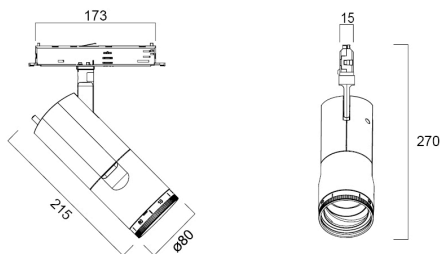

Concord Beacon Muse 3000k O/B Dim Black

Item No: 2062563

Concord

Simple and slick integral design with no driver box and without any visible screws New technology utilization for improved performance Invisible in-track Adaptor for an impressive architectural look Extremely precise light beams due to the high-quality lens $\varnothing 80\text{mm}$ die-cast aluminium body, Adjustable beam angle: between $8^\circ - 55^\circ$, Textured black finishing colour Light color temperature: 3000K, warm light System power: 18W, Fixture lumen output: 980lm, efficacy: 55lm/W, Ra97 typical, LED chromacity: 2 step MacAdam ellipse LED source (SDCM2), IR/UV free light source without heat radiation Operating voltage 220-240V / 50-60Hz, dimmable via on-board potentiometer, suitable for installation on 3-circuit tracks, please check compatibility list on the instruction sheet. Compatible with OneTrack Electrical protection: Class II. Degree of protection: IP20, suitable for indoor environment only Horizontal rotation: 355° , vertical tilt: 90° Nominal product dimensions: D.80mmx215mm 5 years warranty. Suitable for track mounting

Technical Assets

Dimensions (mm)

Photometrics

Distance [m]	Cone diameter [m]	Beam diameter [m]	Beam diameter [m]	Illuminance [lx]
0.5	0.08 0.08	0.07	0.07	30596 17202 16562
1.0	0.15 0.16	0.07	0.07	8296 4267 4206
1.5	0.22 0.24	0.07	0.07	3733 1944 1889
2.0	0.31 0.31	0.07	0.07	2100 1077 1051
2.5	0.38 0.39	0.07	0.07	1344 688 673
3.0	0.46 0.47	0.07	0.07	902 479 467

Packaging

Código EAN	5025768625635
Comprimento / altura da embalagem individual (cm)	30.5
Largura da embalagem individual (cm)	13.5
Profundidade da embalagem individual (cm)	20.5
DUN14 (inner)	05025768625635
Unidades por embalagem exterior	1
Comprimento / altura da embalagem exterior (cm)	30.5
Largura da embalagem exterior (cm)	13.5
Profundidade da embalagem exterior (cm)	20.5