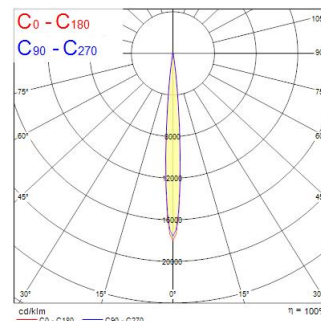

Photometrics

Distance [m]	Cone diameter [m]	Beam diameter [m]	Beam diameter [m]	Illuminance [lx]
0.5	0.38	0.06	0.06	3032
	0.38	0.06	0.06	1704
	0.38	0.06	0.06	1000
1.0	0.75	0.15	0.15	805
	0.75	0.15	0.15	438
	0.75	0.15	0.15	252
1.5	1.13	0.23	0.23	399
	1.13	0.23	0.23	194
	1.13	0.23	0.23	101
2.0	1.51	0.31	0.30	227
	1.51	0.31	0.30	107
	1.51	0.31	0.30	52
2.5	1.89	0.38	0.38	142
	1.89	0.38	0.38	61
	1.89	0.38	0.38	30
3.0	2.27	0.46	0.45	90
	2.27	0.46	0.45	40
	2.27	0.46	0.45	20