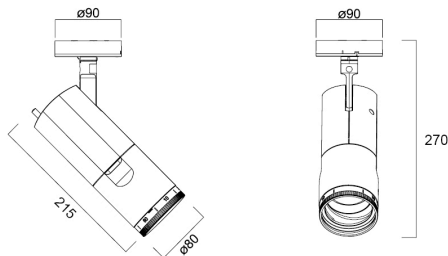

# Concord Beacon Muse 2700k SM o/b Dim Black

Item No: 2062568

**Concord**

Simple and slick integral design with no driver box and without any visible screws New technology utilization for improved performance Extremely precise light beams due to the high-quality lens ø80mm die-cast aluminium body, Adjustable beam angle: between 8° - 55°, Textured black finishing colour Light color temperature: 2700K, candle light System power: 18W, Fixture lumen output: 940lm, efficacy: 52lm/W, Ra97 typical, LED chromacity: 2 step MacAdam ellipse LED source (SDCM2), IR/UV free light source without heat radiation Operating voltage 220-240V / 50-60Hz, dimmable via on-board potentiometer, Surface mounting with surface mounting base. Electrical protection: Class II. Degree of protection: IP20, suitable for indoor environment only Horizontal rotation: 355°, vertical tilt: 90° Nominal product dimensions: D.80mmx215mm 5 years warranty. Suitable for ceiling surface mounting, and wall surface mounting

### Dimensions (mm)

### Packaging

Código EAN	5025768625680
Comprimento / altura da embalagem individual (cm)	30.5
Largura da embalagem individual (cm)	13.5
Profundidade da embalagem individual (cm)	20.5
DUN14 (inner)	05025768625680
Unidades por embalagem exterior	1
Comprimento / altura da embalagem exterior (cm)	30.5
Largura da embalagem exterior (cm)	13.5
Profundidade da embalagem exterior (cm)	20.5