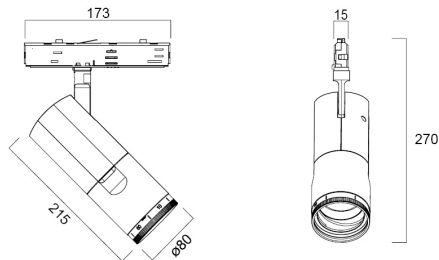

# Concord Beacon Muse 3000k Dali White

Item No: 2062584

Concord

Simple and slick integral design with no driver box and without any visible screws New technology utilization for improved performance Invisible in-track Adaptor for an impressive architectural look Extremely precise light beams due to the high-quality lens ø80mm die-cast aluminium body, Adjustable beam angle: between 8° - 55°, Textured white finishing colour Light color temperature: 3000K, warm light System power: 18W, Fixture lumen output: 980lm, efficacy: 55lm/W, Ra97 typical, LED chromacity: 2 step MacAdam ellipse LED source (SDCM2), IR/UV free light source without heat radiation Operating voltage 220-240V / 50-60Hz, DALI suitable for installation on 3-circuit tracks, please check compatibility list on the instruction sheet. Compatible with OneTrack Electrical protection: Class II. Degree of protection: IP20, suitable for indoor environment only Horizontal rotation: 355°, vertical tilt: 90° Nominal product dimensions: D.80mmx215mm 5 years warranty. Suitable for track mounting

### Dimensions (mm)

### Physical data

|                                     |                                  |
|-------------------------------------|----------------------------------|
| Cor do corpo                        | RAL 9016 - Traffic white / Bezel |
| Proteção IP                         | IP20                             |
| Proteção IK                         | IK02                             |
| Acabamento do difusor               | Frosted                          |
| Material do difusor                 | Other                            |
| Reflector finish                    | Matt                             |
| Comprimento nominal do produto (mm) | 215                              |
| Largura nominal do produto (mm)     | 80                               |
| Altura nominal do produto (mm)      | 270                              |
| Peso (kg)                           | 0.94                             |