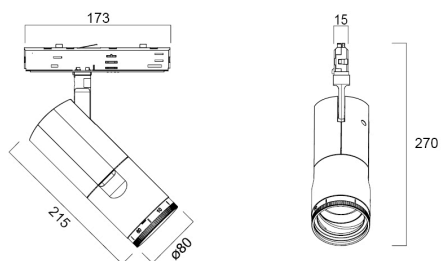

Concord Beacon Muse 2700k Dali Black

Item No: 2062586

Concord

Simple and slick integral design with no driver box and without any visible screws New technology utilization for improved performance Invisible in-track adaptor for an impressive architectural look Extremely precise light beams due to the high-quality lens ø80mm die-cast aluminium body, Adjustable beam angle: between 8° - 55°, Textured black finishing colour Light color temperature: 2700K, candle light System power: 18W, Fixture lumen output: 940lm, efficacy: 52lm/W, Ra97 typical, LED chromacity: 2 step MacAdam ellipse LED source (SDCM2), IR/UV free light source without heat radiation Operating voltage 220-240V / 50-60Hz, DALI suitable for installation on 3-circuit tracks, please check compatibility list on the instruction sheet. Compatible with OneTrack Electrical protection: Class II. Degree of protection: IP20, suitable for indoor environment only Horizontal rotation: 355°, vertical tilt: 90° Nominal product dimensions: D.80mmx215mm 5 years warranty. Suitable for track mounting

Technical Assets

Dimensions (mm)

Photometrics

Distance [m]	Cone diameter [m]	Beam diameter [m]	Beam diameter [m]	Illuminance [lx]
0.5	0.08	0.08	0.08	3652
	0.15	0.15	0.15	1284
	0.31	0.31	0.31	409
1.0	0.15	0.15	0.15	898
	0.31	0.31	0.31	451
	0.46	0.46	0.46	302
1.5	0.23	0.23	0.23	399
	0.31	0.31	0.31	294
	0.46	0.46	0.46	201
2.0	0.31	0.31	0.31	227
	0.46	0.46	0.46	165
	0.61	0.61	0.61	119
2.5	0.38	0.38	0.38	162
	0.46	0.46	0.46	131
	0.61	0.61	0.61	93
3.0	0.46	0.46	0.46	110
	0.61	0.61	0.61	80
	0.76	0.76	0.76	60

Packaging

Código EAN	5025768625864
Comprimento / altura da embalagem individual (cm)	30.5
Largura da embalagem individual (cm)	13.5
Profundidade da embalagem individual (cm)	20.5
DUN14 (inner)	05025768625864
Unidades por embalagem exterior	1
Comprimento / altura da embalagem exterior (cm)	30.5
Largura da embalagem exterior (cm)	13.5
Profundidade da embalagem exterior (cm)	20.5