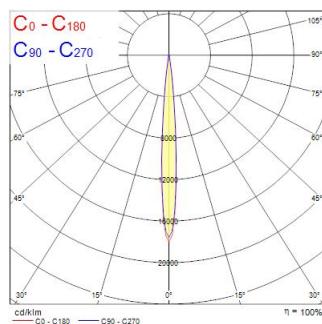

Concord Beacon Muse 2700k Dali Black

Item No: 2062586

Concord

Simple and slick integral design with no driver box and without any visible screws New technology utilization for improved performance Invisible in-track adaptor for an impressive architectural look Extremely precise light beams due to the high-quality lens ø80mm die-cast aluminium body, Adjustable beam angle: between 8° - 55°, Textured black finishing colour Light color temperature: 2700K, candle light System power: 18W, Fixture lumen output: 940lm, efficacy: 52lm/W, Ra97 typical, LED chromacity: 2 step MacAdam ellipse LED source (SDCM2), IR/UV free light source without heat radiation Operating voltage 220-240V / 50-60Hz, DALI suitable for installation on 3-circuit tracks, please check compatibility list on the instruction sheet. Compatible with OneTrack Electrical protection: Class II. Degree of protection: IP20, suitable for indoor environment only Horizontal rotation: 355°, vertical tilt: 90° Nominal product dimensions: D.80mmx215mm 5 years warranty. Suitable for track mounting

Technical Assets

Dimensions (mm)

Photometrics

Distance [m]	Cone diameter [m]	Beam diameter [m]	Beam diameter [m]	Illuminance [lx]
0.5	0.08	0.08	0.08	3652
	0.15	0.15	0.15	1284
	0.31	0.31	0.31	409
1.0	0.15	0.15	0.15	898
	0.31	0.31	0.31	451
	0.46	0.46	0.46	302
1.5	0.23	0.23	0.23	399
	0.31	0.31	0.31	294
	0.46	0.46	0.46	201
2.0	0.31	0.31	0.31	227
	0.46	0.46	0.46	165
	0.61	0.61	0.61	119
2.5	0.38	0.38	0.38	162
	0.46	0.46	0.46	131
	0.61	0.61	0.61	93
3.0	0.46	0.46	0.46	110
	0.61	0.61	0.61	80
	0.76	0.76	0.76	60

Optical data

Fluxo luminoso da luminária (lm)	940
Eficiência (lm/W)	52
LOR (%)	100
Temperatura de cor (K)	2700
Cor da luz	Candlelight
CRI	97
Variação da cor (SDCM)	SDCM2
Luminous Intensity (cd)	940
Tipo de distribuição	Symmetric
Grupo de risco fotobiológico	RG1