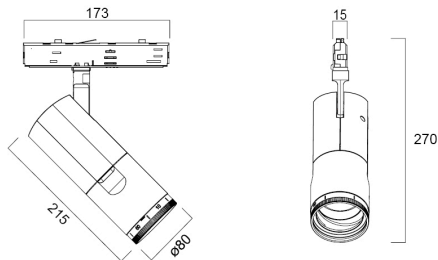

Concord Beacon Muse 3000k Dali Black

Item No: 2062587

Concord

Simple and slick integral design with no driver box and without any visible screws New technology utilization for improved performance Invisible in-track Adaptor for an impressive architectural look Extremely precise light beams due to the high-quality lens ø80mm die-cast aluminium body, Adjustable beam angle: between 8° - 55°, Textured black finishing colour Light color temperature: 3000K, warm light System power: 18W, Fixture lumen output: 980lm, efficacy: 55lm/W, Ra97 typical, LED chromacity: 2 step MacAdam ellipse LED source (SDCM2), IR/UV free light source without heat radiation Operating voltage 220-240V / 50-60Hz, DALI suitable for installation on 3-circuit tracks, please check compatibility list on the instruction sheet. Compatible with OneTrack Electrical protection: Class II. Degree of protection: IP20, suitable for indoor environment only Horizontal rotation: 355°, vertical tilt: 90° Nominal product dimensions: D.80mmx215mm 5 years warranty. Suitable for track mounting

Technical Assets

Dimensions (mm)

Photometrics

Distance [m]	Cone diameter [m]	Beam diameter [m]	Beam diameter [m]	Illuminance [lx]
0.5	0.38	0.05	0.05	20396
	0.15	0.16	0.16	17202
1.0	0.23	0.24	0.24	8296
	0.31	0.31	0.31	4267
1.5	0.38	0.39	0.39	2200
	0.46	0.47	0.47	1077
2.0	0.58	0.59	0.59	1051
	0.73	0.74	0.74	594
2.5	0.88	0.89	0.89	364
	1.04	1.05	1.05	239
3.0	1.18	1.19	1.19	151
	1.43	1.44	1.44	97

Packaging

Código EAN	5025768625871
Comprimento / altura da embalagem individual (cm)	30.5
Largura da embalagem individual (cm)	13.5
Profundidade da embalagem individual (cm)	20.5
DUN14 (inner)	05025768625871
Unidades por embalagem exterior	1
Comprimento / altura da embalagem exterior (cm)	30.5
Largura da embalagem exterior (cm)	13.5
Profundidade da embalagem exterior (cm)	20.5