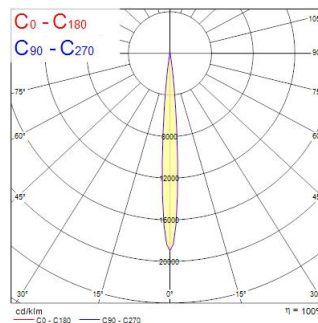

### Dimensions (mm)

### Photometrics

Distance [m]	Cone diameter [m]	Beam diameter [m]	Beam angle [°]	Illuminance [lx]
0.5	0.05	0.071	4.3°	4135
1.0	0.15	0.201	4.3°	1549
1.5	0.23	0.291	4.3°	868
2.0	0.30	0.381	4.3°	515
2.5	0.38	0.471	4.3°	317
3.0	0.45	0.561	4.3°	192

Distance [m] Cone diameter [m] Illuminance [lx]  
 C0 - C180 (Half beam angle: 8.6°)