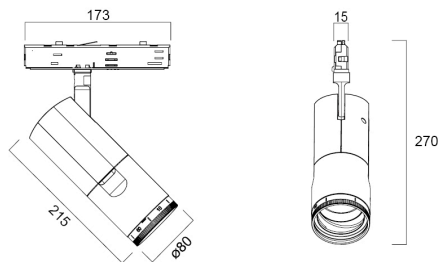

# Concord

Simple and slick integral design with no driver box and without any visible screws New technology utilization for improved performance Invisible in-track Adaptor for an impressive architectural look Extremely precise light beams due to the high-quality lens  $\varnothing 80\text{mm}$  die-cast aluminium body, Adjustable beam angle: between  $8^\circ - 55^\circ$ , Textured black finishing colour Light color temperature: 4000K, natural light System power: 18W, Fixture lumen output: 1100lm, efficacy: 61lm/W, Ra97 typical, LED chromacity: 2 step MacAdam ellipse LED source (SDCM2), IR/UV free light source without heat radiation Operating voltage 220-240V / 50-60Hz, DALI suitable for installation on 3-circuit tracks, please check compatibility list on the instruction sheet. Compatible with OneTrack Electrical protection: Class II. Degree of protection: IP20, suitable for indoor environment only Horizontal rotation:  $355^\circ$ , vertical tilt:  $90^\circ$  Nominal product dimensions: D.80mmx215mm 5 years warranty. Suitable for track mounting

### Dimensions (mm)

## Packaging

Código EAN	5025768625888
Comprimento / altura da embalagem individual (cm)	30.5
Largura da embalagem individual (cm)	13.5
Profundidade da embalagem individual (cm)	20.5
DUN14 (inner)	05025768625888
Unidades por embalagem exterior	1
Comprimento / altura da embalagem exterior (cm)	30.5
Largura da embalagem exterior (cm)	13.5
Profundidade da embalagem exterior (cm)	20.5