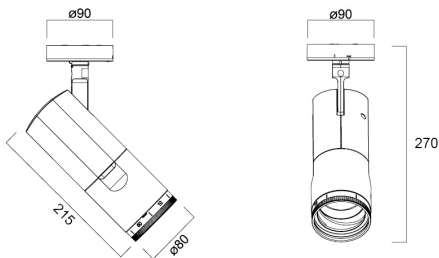

Concord Beacon Muse 2700k SM Dali White

Item No: 2062589

Concord

Simple and slick integral design with no driver box and without any visible screws New technology utilization for improved performance Invisible in-track adaptor for an impressive architectural look Extremely precise light beams due to the high-quality lens ø80mm die-cast aluminium body, Adjustable beam angle: between 8° - 55°, Textured white finishing colour Light color temperature: 2700K, candle light System power: 18W, Fixture lumen output: 940lm, efficacy: 52lm/W, Ra97 typical, LED chromacity: 2 step MacAdam ellipse LED source (SDCM2), IR/UV free light source without heat radiation Operating voltage 220-240V / 50-60Hz, DALI Surface mounting with surface mounting base. Electrical protection: Class II. Degree of protection: IP20, suitable for indoor environment only Horizontal rotation: 355°, vertical tilt: 90° Nominal product dimensions: D.80mmx215mm 5 years warranty. Suitable for ceiling surface mounting, and wall surface mounting

Technical Assets

Dimensions (mm)

Photometrics

Distance [m]	Cone diameter [m]	Beam diameter [m]	Beam diameter [m]	Illuminance [lx]
0.5	0.08	0.08	0.08	3682
		0.08	0.08	1726
		0.08	0.08	1020
1.0	0.15	0.15	0.15	895
		0.15	0.15	438
		0.15	0.15	262
1.5	0.23	0.23	0.23	399
		0.23	0.23	194
		0.23	0.23	121
2.0	0.31	0.31	0.30	227
		0.31	0.30	113
		0.31	0.30	70
2.5	0.38	0.38	0.38	142
		0.38	0.38	71
		0.38	0.38	45
3.0	0.46	0.46	0.45	90
		0.46	0.45	45
		0.46	0.45	28

Packaging

Código EAN	5025768625895
Comprimento / altura da embalagem individual (cm)	30.5
Largura da embalagem individual (cm)	13.5
Profundidade da embalagem individual (cm)	20.5
DUN14 (inner)	05025768625895
Unidades por embalagem exterior	1
Comprimento / altura da embalagem exterior (cm)	30.5
Largura da embalagem exterior (cm)	13.5
Profundidade da embalagem exterior (cm)	20.5