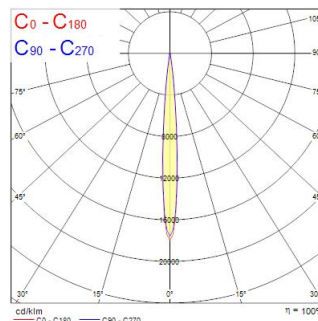

Concord Beacon Muse 2700k SM Dali White

Item No: 2062589

Concord

Simple and slick integral design with no driver box and without any visible screws New technology utilization for improved performance Invisible in-track adaptor for an impressive architectural look Extremely precise light beams due to the high-quality lens ø80mm die-cast aluminium body, Adjustable beam angle: between 8° - 55°, Textured white finishing colour Light color temperature: 2700K, candle light System power: 18W, Fixture lumen output: 940lm, efficacy: 52lm/W, Ra97 typical, LED chromacity: 2 step MacAdam ellipse LED source (SDCM2), IR/UV free light source without heat radiation Operating voltage 220-240V / 50-60Hz, DALI Surface mounting with surface mounting base. Electrical protection: Class II. Degree of protection: IP20, suitable for indoor environment only Horizontal rotation: 355°, vertical tilt: 90° Nominal product dimensions: D.80mmx215mm 5 years warranty. Suitable for ceiling surface mounting, and wall surface mounting

Technical Assets

Dimensions (mm)

Photometrics

Distance [m]	Cone diameter [m]	Beam diameter [m]	Beam diameter [m]	Illuminance [lx]
0.5	0.08	0.08	0.08	3682
		0.08	0.08	1726
		0.08	0.08	1020
1.0	0.15	0.15	0.15	895
		0.15	0.15	438
		0.15	0.15	262
1.5	0.23	0.23	0.23	399
		0.23	0.23	194
		0.23	0.23	121
2.0	0.31	0.31	0.30	227
		0.31	0.30	113
		0.31	0.30	70
2.5	0.38	0.38	0.38	142
		0.38	0.38	71
		0.38	0.38	45
3.0	0.46	0.46	0.45	90
		0.46	0.45	45
		0.46	0.45	28

Optical data

Fluxo luminoso da luminária (lm)	940
Eficiência (lm/W)	52
LOR (%)	100
Temperatura de cor (K)	2700
Cor da luz	Candlelight
CRI	97
Varição da cor (SDCM)	SDCM2
Luminous Intensity (cd)	940
Tipo de distribuição	Symmetric
Grupo de risco fotobiológico	RG1