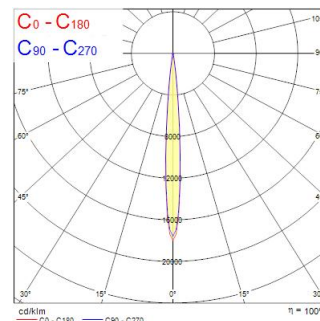

Concord Beacon Muse 2700k SM Dali Black

Item No: 2062592

Concord

Simple and slick integral design with no driver box and without any visible screws New technology utilization for improved performance Invisible in-track adaptor for an impressive architectural look Extremely precise light beams due to the high-quality lens ø80mm die-cast aluminium body, Adjustable beam angle: between 8° - 55°, Textured black finishing colour Light color temperature: 2700K, candle light System power: 18W, Fixture lumen output: 940lm, efficacy: 52lm/W, Ra97 typical, LED chromacity: 2 step MacAdam ellipse LED source (SDCM2), IR/UV free light source without heat radiation Operating voltage 220-240V / 50-60Hz, DALI Surface mounting with surface mounting base. Electrical protection: Class II. Degree of protection: IP20, suitable for indoor environment only Horizontal rotation: 355°, vertical tilt: 90° Nominal product dimensions: D.80mmx215mm 5 years warranty. Suitable for ceiling surface mounting, and wall surface mounting

Technical Assets

Dimensions (mm)

Photometrics

Distance [m]	Cone diameter [m]	Beam diameter [m]	Beam diameter [m]	Illuminance [lx]
0.5	0.38	0.08	0.08	3032
			0.08	1704
			0.08	1000
1.0	0.15	0.15	0.15	895
			0.15	438
			0.15	252
1.5	0.22	0.22	0.22	399
			0.22	194
			0.22	101
2.0	0.31	0.30	0.30	227
			0.30	107
			0.30	55
2.5	0.38	0.38	0.38	142
			0.38	61
			0.38	32
3.0	0.46	0.45	0.45	90
			0.45	40
			0.45	20

Optical data

Fluxo luminoso da luminária (lm)	940
Eficiência (lm/W)	52
LOR (%)	100
Temperatura de cor (K)	2700
Cor da luz	Candlelight
CRI	97
Varição da cor (SDCM)	SDCM2
Luminous Intensity (cd)	940
Tipo de distribuição	Symmetric
Grupo de risco fotobiológico	RG1