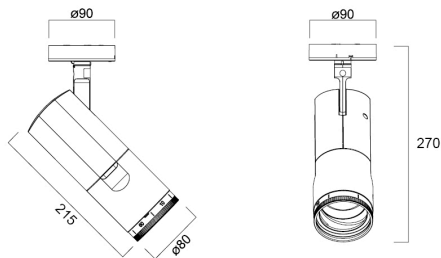

Concord Beacon Muse 2700k SM Dali Black

Item No: 2062592

Concord

Simple and slick integral design with no driver box and without any visible screws New technology utilization for improved performance Invisible in-track adaptor for an impressive architectural look Extremely precise light beams due to the high-quality lens ø80mm die-cast aluminium body, Adjustable beam angle: between 8° - 55°, Textured black finishing colour Light color temperature: 2700K, candle light System power: 18W, Fixture lumen output: 940lm, efficacy: 52lm/W, Ra97 typical, LED chromacity: 2 step MacAdam ellipse LED source (SDCM2), IR/UV free light source without heat radiation Operating voltage 220-240V / 50-60Hz, DALI Surface mounting with surface mounting base. Electrical protection: Class II. Degree of protection: IP20, suitable for indoor environment only Horizontal rotation: 355°, vertical tilt: 90° Nominal product dimensions: D.80mmx215mm 5 years warranty. Suitable for ceiling surface mounting, and wall surface mounting

Technical Assets

Dimensions (mm)

Photometrics

Distance [m]	Cone diameter [m]	Beam diameter [m]	Beam diameter [m]	Illuminance [lx]
0.5	0.38	0.08	0.08	3032
			0.08	1704
			0.08	1000
1.0	0.15	0.15	0.15	895
			0.15	438
			0.15	252
1.5	0.22	0.22	0.22	399
			0.22	194
			0.22	101
2.0	0.31	0.30	0.30	227
			0.30	107
			0.30	55
2.5	0.38	0.38	0.38	142
			0.38	61
			0.38	32
3.0	0.46	0.45	0.45	90
			0.45	40
			0.45	20

Packaging

Código EAN	5025768625925
Comprimento / altura da embalagem individual (cm)	30.5
Largura da embalagem individual (cm)	13.5
Profundidade da embalagem individual (cm)	20.5
DUN14 (inner)	05025768625925
Unidades por embalagem exterior	1
Comprimento / altura da embalagem exterior (cm)	30.5
Largura da embalagem exterior (cm)	13.5
Profundidade da embalagem exterior (cm)	20.5