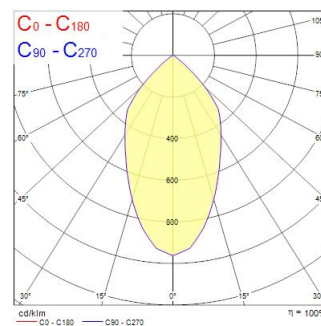

EXPOSPOT 90 CARDAN HE RA90 4000K WB WHITE

Item No: 2070046

Concord

Integrated LED gimbal accent downlight, single head, ideal for retail and display applications, die-cast aluminium body, passive cooling, beam angle: 57°, optics: aluminium reflector and lens combination, colour temperature: 4000K neutral white, total system power: 28W, total fixture output: 2855lm, 102lm/W, LOR: 100%, colour rendering: Ra 90 typical, LED Chromacity: 3 step MacAdam ellipse, IR/UV free light source without heat radiation, operating voltage: 220-240V / 50-60Hz, electronic driver, non-dimmable, electrical protection: CLASS II, ingress protection rating: IP20, suitable for internal environment only, ceiling cut-out: 148mm, dimensions: 163x104mm, weight: 0.77kg.

Technical Assets

Dimensions (mm)

Photometrics

Distance [m]	Cone diameter [m]	E(0°)	E(C0)	E(C90)	Illuminance [lx]
0.5	0.55	5171	2638	1590	3753
1.0	1.09	2585	1319	795	1876
1.5	1.64	1723	879	530	1251
2.0	2.18	1292	644	394	917
2.5	2.73	1037	515	315	734
3.0	3.27	829	412	252	587

Distance [m] Cone diameter [m] Illuminance [lx]
 — C0 - C180 (Half beam angle: 57.2°)

EXPOSPOT 90 CARDAN HE RA90 4000K WB WHITE

Item No: 2070046

Concord

General data

Nome do produto	EXPOSPOT 90 CARDAN HE RA90 4000K WB WHITE
Tecnologia	LED
Corpo (Housing)	Aluminium
Montagem	Ceiling recessed mounting
Luminária	Enclosed
Aplicação geral	Hotelaria, Museums & Galleries, Retalho
Performance ambient temperature Tq (°C)	25
ETIM	EC001744
Garantia	5 anos

Optical data

Fluxo luminoso da luminária (lm)	2855
Eficiência (lm/W)	102
LOR (%)	100
Temperatura de cor (K)	4000
Cor da luz	Neutral White
CRI	90
Variação da cor (SDCM)	SDCM3
Ângulo do feixe (°)	57
Grupo de risco fotobiológico	RG1