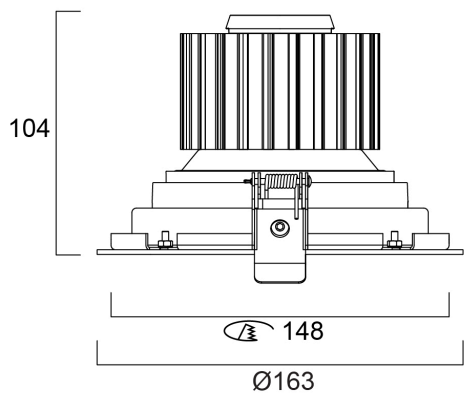

EXPOSPOT 90 CARDAN HE RA90 4000K WB WHITE

Item No: 2070046

Concord

Integrated LED gimbal accent downlight, single head, ideal for retail and display applications, die-cast aluminium body, passive cooling, beam angle: 57°, optics: aluminium reflector and lens combination, colour temperature: 4000K neutral white, total system power: 28W, total fixture output: 2855lm, 102lm/W, LOR: 100%, colour rendering: Ra 90 typical, LED Chromacity: 3 step MacAdam ellipse, IR/UV free light source without heat radiation, operating voltage: 220-240V / 50-60Hz, electronic driver, non-dimmable, electrical protection: CLASS II, ingress protection rating: IP20, suitable for internal environment only, ceiling cut-out: 148mm, dimensions: 163x104mm, weight: 0.77kg.

Technical Assets

Dimensions (mm)

Photometrics

Distance [m]	Cone diameter [m]	E(0°)	E(C0)	E(C90)	Illuminance [lx]
0.5	0.55	5171	2638	1590	3753
1.0	1.09	2585	1319	795	1876
1.5	1.64	1723	879	530	1251
2.0	2.18	1292	644	394	917
2.5	2.73	1037	515	315	734
3.0	3.27	829	412	252	587

Distance [m] Cone diameter [m] Illuminance [lx]
 — C0 - C180 (Half beam angle: 57.2°)

EXPOSPOT 90 CARDAN HE RA90 4000K WB WHITE

Item No: 2070046

Concord

General data

Nome do produto	EXPOSPOT 90 CARDAN HE RA90 4000K WB WHITE
Tecnologia	LED
Corpo (Housing)	Aluminium
Montagem	Ceiling recessed mounting
Luminária	Enclosed
Aplicação geral	Hotelaria, Museums & Galleries, Retalho
Performance ambient temperature Tq (°C)	25
ETIM	EC001744
Garantia	5 anos

Packaging

Código EAN	5025768700462
Comprimento / altura da embalagem individual (cm)	18.0
Largura da embalagem individual (cm)	18.0
Profundidade da embalagem individual (cm)	16.0
DUN14 (inner)	05025768700462
Unidades por embalagem exterior	1
Comprimento / altura da embalagem exterior (cm)	18.0
Largura da embalagem exterior (cm)	18.0
Profundidade da embalagem exterior (cm)	16.0