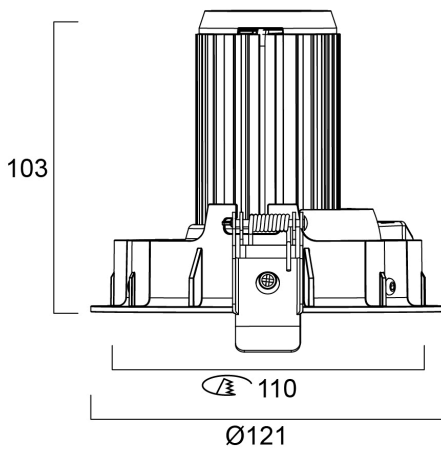

# EXPOSPOT 90 DUO HO RA90 4000K MB BLACK

Item No: 2070118

Concord

Integrated LED gimbal accent downlight, duo head, ideal for retail and display applications, die-cast aluminium body, black colour housing, passive cooling, beam angle: 44°, optics: aluminium reflector and lens combination, colour temperature: 3000K, total system power: 107W, total fixture output: 2 x 3458lm, 95lm/W, LOR: 100%, colour rendering: Ra 90 typical, LED Chromacity: 3 step MacAdam ellipse, IR/UV free light source without heat radiation, operating voltage: 220-240V / 50-60Hz, electronic driver, non-dimmable, electrical protection: CLASS II, ingress protection rating: IP20, suitable for internal environment only, ceiling cut-out: 148x422mm, outer dimensions: 163x104mm, weight: 2.1kg.

### Dimensions (mm)

### Photometrics

Distance [m]	Cone diameter [m]	Beam diameter [m]	Illuminance [lx]
0.5	0.38	Ø171	18777
1.0	0.76	Ø342	4694
1.5	1.14	Ø513	1884
2.0	1.52	Ø684	746
2.5	1.90	Ø855	298
3.0	2.28	Ø1026	119

Distance [m] Cone diameter [m] Illuminance [lx]  
 — C0 - C180 (Half beam angle: 42.8°)

### Physical data

Cor do corpo	Black
Proteção IP	IP20
Proteção IK	IK02
Comprimento nominal do produto (mm)	437
Largura nominal do produto (mm)	163
Altura nominal do produto (mm)	104
Peso (kg)	2.1
Recessed Depth (mm)	104